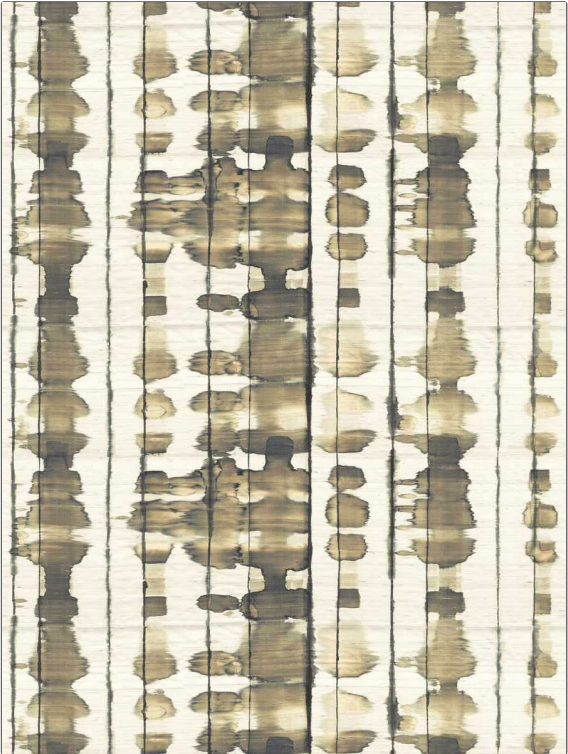

Wallcovering Product Details

PATTERN Bontecou-WP
COLOR Bronze

BRAND S. Harris
APPLICATION Wallcovering

CATEGORIES Non - Woven, Digital, Prints
BOOK Chroma S24

COLORS Brown, Linen
DESIGN TYPES Stripes, Contemporary / Modern, Abstract

SCALE Large

WIDTH	VERTICAL REPEAT	HORIZONTAL REPEAT	CONTENT
26.75 in (67.94 cm)	14.12 in (35.86 cm)	26.75 in (67.94 cm)	100% Cotton
BACKING	PRODUCT NUMBER	DATE BOOKED	COUNTRY
Untrimmed	1801402	01/2024	Austria

ADDITIONAL PRODUCT NOTES
 Untrimmed, Lead & Formaldehyde Free, Cadmium & Mercury Free, Latex Free, Wet Removable, Paste The Wall, Straight / Side Match, Nonwoven Paper, Gently Vacuum With Soft Brush, Exclusive Pattern