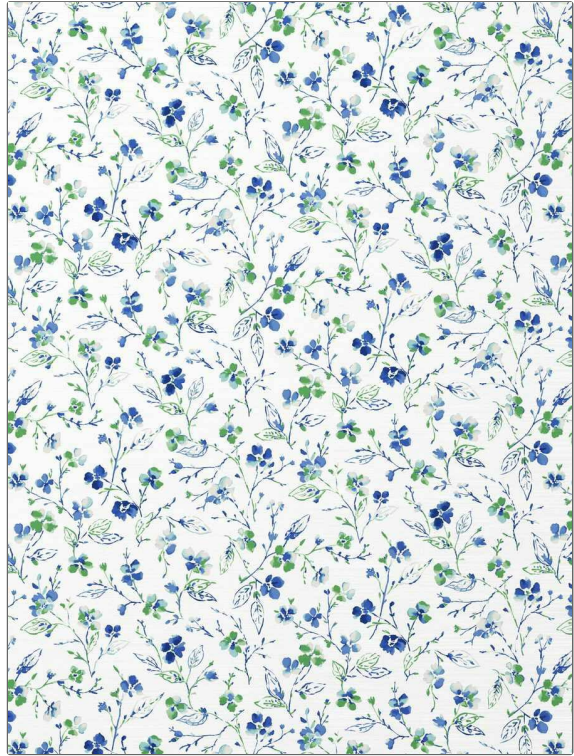

FABRICUT® Wallcovering Product Details

PATTERN 50408W Fairchild
COLOR Delphinium

BRAND
Fabricut

APPLICATION
Wallcovering

CATEGORIES
Vinyls, ASTM-E84, Wallpaper, En 15102, Digital, Prints

BOOK
Bloom & Lattice Wallcovering

COLORS
Blue, Green

DESIGN TYPES
Floral, Print Pattern

SCALE
Medium

WIDTH	VERTICAL REPEAT	HORIZONTAL REPEAT	CONTENT
51.00 in (129.54 cm)	24.21 in (61.49 cm)	24.21 in (61.49 cm)	Face: 85% Cellulose, 15% Polyester, Backing: 100% Nonwoven
BACKING	FIRE CODES	PRODUCT NUMBER	DATE BOOKED
Untrimmed, Strippable, Nonwoven Backing	Passes ASTM-E84, Ce Mark Certified, Passes EN15102	1062801	08/2023
COUNTRY			
United Kingdom			