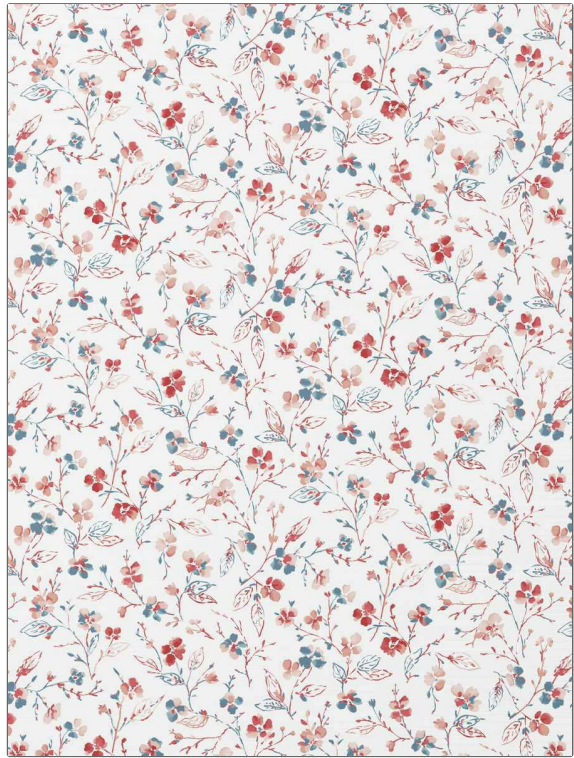

FABRICUT® Wallcovering Product Details

PATTERN 50408W Fairchild
COLOR Dahlia

BRAND

Fabricut

APPLICATION

Wallcovering

CATEGORIES

**Vinyls, ASTM-E84,
Wallpaper, En 15102,
Digital, Prints**

BOOK

**Bloom & Lattice
Wallcovering**

COLORS

**Aqua / Teal, Pink, Multi-
Color**

DESIGN TYPES

Floral, Print Pattern

SCALE

Medium

WIDTH

51.00 in (129.54 cm)

VERTICAL REPEAT

24.21 in (61.49 cm)

HORIZONTAL REPEAT

24.21 in (61.49 cm)

CONTENT

**Face: 85% Cellulose, 15%
Polyester, Backing: 100%
Nonwoven**