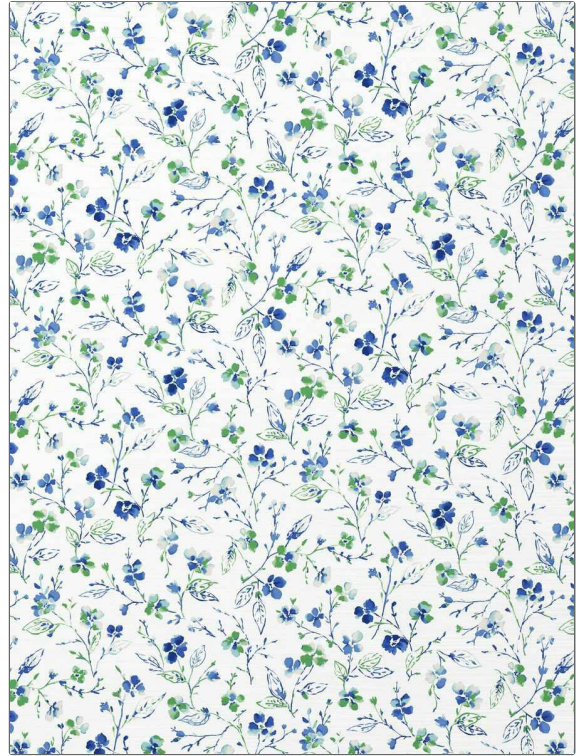

# FABRICUT® Wallcovering Product Details

**PATTERN** 50408W Fairchild  
**COLOR** 501

**BRAND**  
**Fabricut**

**APPLICATION**  
**Wallcovering**

**CATEGORIES**  
**Vinyls, ASTM-E84, Wallpaper, En 15102, Digital, Prints**

**COLORS**  
**Blue, Green**

**DESIGN TYPES**  
**Floral, Print Pattern**

**SCALE**  
**Medium**

| WIDTH                                   | VERTICAL REPEAT                                    | HORIZONTAL REPEAT   | CONTENT  |
|---|--|---------------------|--|
| 51.00 in (129.54 cm)                    | 24.21 in (61.49 cm)                                | 24.21 in (61.49 cm) | Face: 85% Cellulose, 15% Polyester, Backing: 100% Nonwoven |
| BACKING                                 | FIRE CODES   | PRODUCT NUMBER      | COUNTRY  |
| Untrimmed, Strippable, Nonwoven Backing | Passes ASTM-E84, Ce Mark Certified, Passes EN15102 | 1063301             | United Kingdom   |