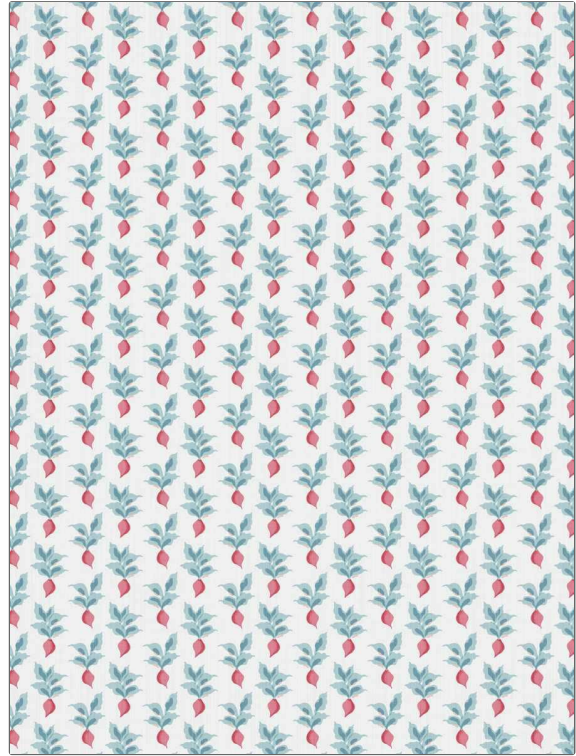

# FABRICUT® Wallcovering Product Details

**PATTERN** 50407W Radish Root  
**COLOR** Dahlia

**BRAND**  
**Fabricut**

**APPLICATION**  
**Wallcovering**

**CATEGORIES**  
**Vinyls, ASTM-E84, Wallpaper, En 15102, Digital, Prints**

**BOOK**  
**Bloom & Lattice Wallcovering**

**COLORS**  
**Aqua / Teal, Pink, Red**

**DESIGN TYPES**  
**Kids, Novelty, Print Pattern**

**SCALE**  
**Small**

WIDTH	VERTICAL REPEAT	HORIZONTAL REPEAT	CONTENT
51.00 in (129.54 cm)	5.53 in (14.05 cm)	6.91 in (17.55 cm)	Face: 85% Cellulose, 15% Polyester, Backing: 100% Nonwoven
BACKING	FIRE CODES	PRODUCT NUMBER	DATE BOOKED
Untrimmed, Strippable, Nonwoven Backing	Passes ASTM-E84, Ce Mark Certified, Passes EN15102	1064101	08/2023
COUNTRY	United Kingdom		