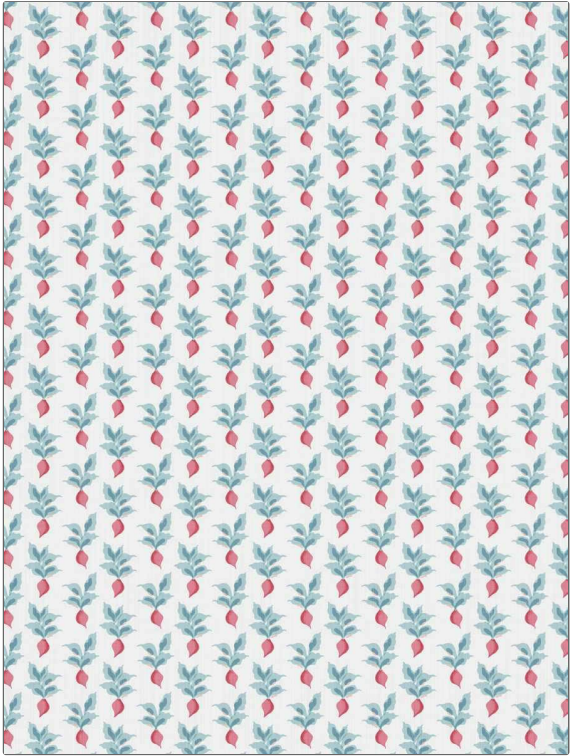

FABRICUT® Wallcovering Product Details

PATTERN 50407W Radish Root
COLOR 501

BRAND	APPLICATION
Fabricut	Wallcovering
CATEGORIES	COLORS
Vinyls, ASTM-E84, Wallpaper, En 15102, Digital, Prints	Aqua / Teal, Pink, Red
DESIGN TYPES	SCALE
Kids, Novelty, Print Pattern	Small

WIDTH	VERTICAL REPEAT	HORIZONTAL REPEAT	CONTENT
51.00 in (129.54 cm)	5.53 in (14.05 cm)	6.91 in (17.55 cm)	Face: 85% Cellulose, 15% Polyester, Backing: 100% Nonwoven
BACKING	FIRE CODES	PRODUCT NUMBER	COUNTRY
Untrimmed, Strippable, Nonwoven Backing	Passes ASTM-E84, Ce Mark Certified, Passes EN15102	1064501	United Kingdom