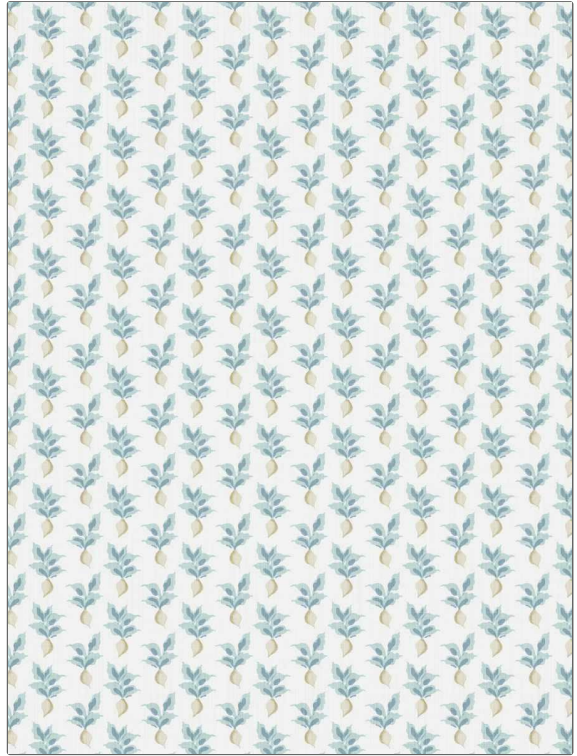

# FABRICUT® Wallcovering Product Details

**PATTERN** 50407W Radish Root  
**COLOR** 504

**BRAND**

**Fabricut**

**APPLICATION**

**Wallcovering**

**CATEGORIES**

**Vinyls, ASTM-E84,  
Wallpaper, En 15102,  
Digital, Prints**

**COLORS**

**Aqua / Teal**

**DESIGN TYPES**

**Kids, Novelty, Print Pattern**

**SCALE**

**Small**

**WIDTH**

**51.00 in (129.54 cm)**

**VERTICAL REPEAT**

**5.53 in (14.05 cm)**

**HORIZONTAL REPEAT**

**6.91 in (17.55 cm)**

**CONTENT**

**Face: 85% Cellulose, 15%  
Polyester, Backing: 100%  
Nonwoven**

**BACKING**

**Untrimmed, Strippable,  
Nonwoven Backing**