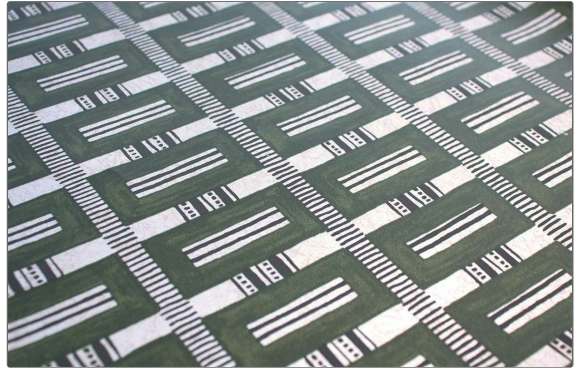

# FABRICUT® Wallcovering Product Details

**PATTERN** Mamounia WP  
**COLOR** Forest

**BRAND**

The Vale London

**APPLICATION**

Wallcovering

**CATEGORIES**

Non - Woven, ASTM-E84, Wallpaper, En 15102, Prints

**BOOK**

The Hyde Collection

**COLORS**

Green

**DESIGN TYPES**

Geometric / Abstract, Stripes

**SCALE**

Medium

**WIDTH**

27.00 in (68.58 cm)

**VERTICAL REPEAT**

6.30 in (16.00 cm)

**HORIZONTAL REPEAT**

27.00 in (68.58 cm)

**CONTENT**

48% Cellulose, 30% Mineral Filler, 15% Binder, 7% Polyester

**COUNTRY**

England

**ADDITIONAL PRODUCT NOTES**

Pretrimmed, Lead Free, Paste The Wall, Ce Mark Certified, Passes EN15102, Straight / Side Match, Nonwoven Paper, Peelable, Spongeable