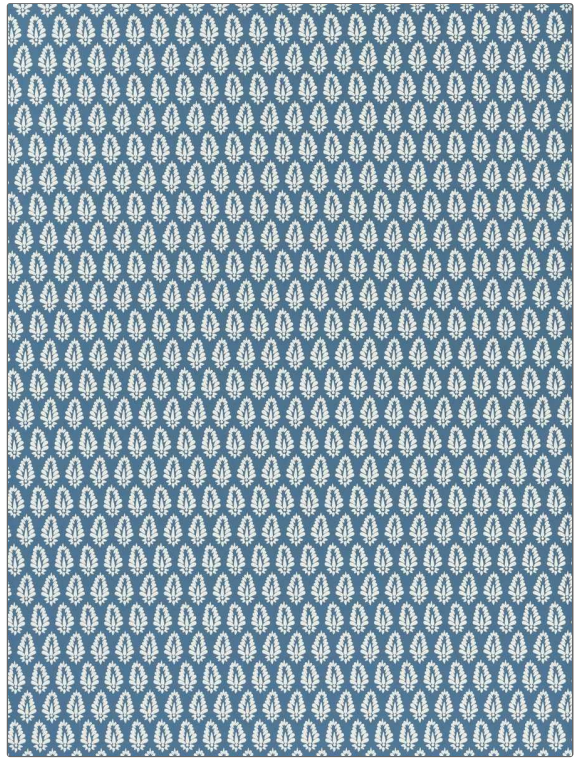

# FABRICUT® Wallcovering Product Details

**PATTERN** 50355W Otera  
**COLOR** COBALT-04

**BRAND**

**Fabricut**

**APPLICATION**

**Wallcovering**

**CATEGORIES**

**Prints**

**BOOK**

**Natural Subtleties  
Wallcoverings**

**COLORS**

**Blue**

**DESIGN TYPES**

**Global / Ethnic, Paisley,  
Print Pattern, Provencal /  
Country**

**SCALE**

**Small**

**WIDTH**

**27.00 in (68.58 cm)**

**VERTICAL REPEAT**

**25.25 in (64.14 cm)**

**HORIZONTAL REPEAT**

**27.00 in (68.58 cm)**

**CONTENT**

**85% Cellulose, 15%  
Polyester**