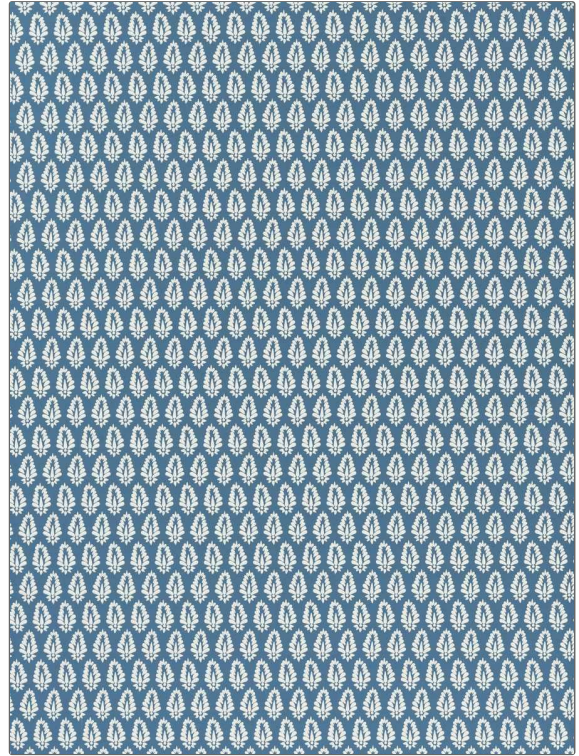

FABRICUT® Wallcovering Product Details

PATTERN 50355W Otera
COLOR 504

BRAND

Fabricut

APPLICATION

Wallcovering

CATEGORIES

Prints

COLORS

Blue

DESIGN TYPES

**Global / Ethnic, Paisley,
 Print Pattern, Provencal /
 Country**

SCALE

Small

WIDTH

27.00 in (68.58 cm)

VERTICAL REPEAT

25.25 in (64.14 cm)

HORIZONTAL REPEAT

27.00 in (68.58 cm)

CONTENT

**85% Cellulose, 15%
 Polyester**

BACKING

Strippable, Pretrimmed