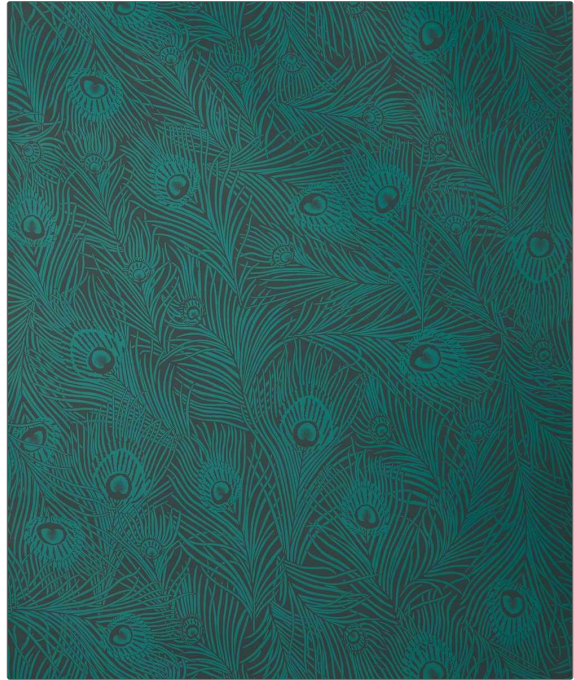

# FABRICUT<sup>®</sup> Wallcovering Product Details

**PATTERN** Hera Plume WP  
**COLOR** 505

**BRAND**  
**Liberty of London**

**APPLICATION**  
**Wallcovering**

**CATEGORIES**  
**Non - Woven, ASTM-E84, Wallpaper, En 15102, Prints**

**COLORS**  
**Navy, Aqua / Teal**

**DESIGN TYPES**  
**Tropical / Botanical**

**SCALE**  
**Large**

WIDTH	VERTICAL REPEAT	HORIZONTAL REPEAT	CONTENT
27.00 in (68.58 cm)	29.90 in (75.95 cm)	27.00 in (68.58 cm)	100% Paper
BACKING	FIRE CODES	PRODUCT NUMBER	COUNTRY
Pretrimmed	Passes ASTM-E84, Ce Mark Certified, Passes EN15102	5987305	United Kingdom