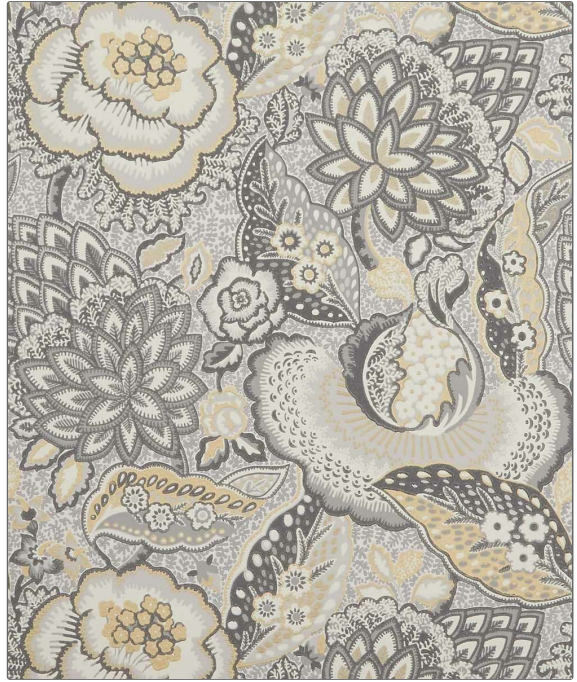

FABRICUT® Wallcovering Product Details

PATTERN Patricia WP
COLOR 504

BRAND	APPLICATION
Liberty of London	Wallcovering
CATEGORIES	COLORS
Non - Woven, ASTM-E84, Wallpaper, En 15102, Prints	Grey, Gold
DESIGN TYPES	SCALE
Floral	Large

WIDTH	VERTICAL REPEAT	HORIZONTAL REPEAT	CONTENT
20.60 in (52.32 cm)	20.50 in (52.07 cm)	20.50 in (52.07 cm)	100% Paper
BACKING	FIRE CODES	PRODUCT NUMBER	COUNTRY
Pretrimmed	Passes ASTM-E84, Ce Mark Certified, Passes EN15102	5987804	United Kingdom