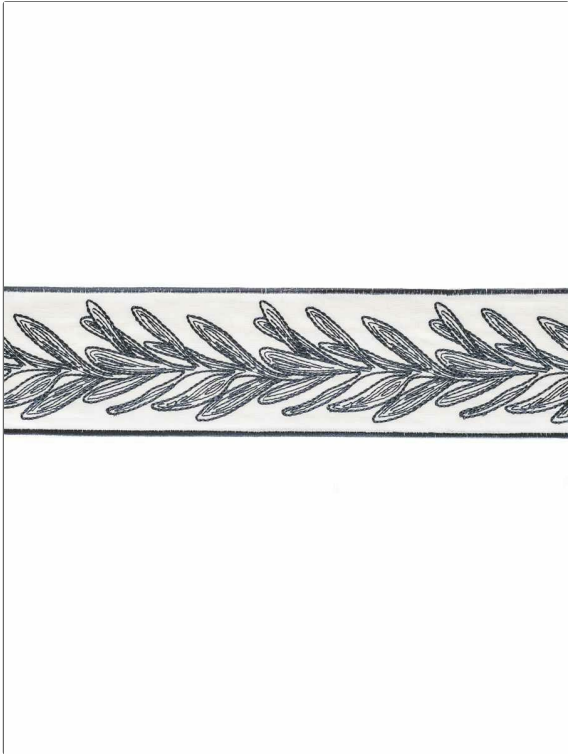

# FABRICUT<sup>®</sup> Trimming Product Details

**PATTERN** Lachapelle  
**COLOR** Slate

**BRAND**  
Fabricut  
**APPLICATION**  
Trimming

**USES**  
Bedding, Window, Accessories, Furniture  
**CATEGORIES**  
Braids / Borders / Tape

**BOOK**  
French General Trimmings  
**COLORS**  
Grey

**DESIGN TYPES**  
Embroidery, Floral, Leaves, Botanical

WIDTH	VERTICAL REPEAT	HORIZONTAL REPEAT	CONTENT
3.25 in (8.26 cm)	4.00 in (10.16 cm)	0.00 in (0.00 cm)	Embroidery: 100% Viscose, Base: 100% Linen
PRODUCT NUMBER	DATE BOOKED	COUNTRY	
6010303	07/2022	India	

**ADDITIONAL PRODUCT NOTES**  
Exclusive Pattern, Border / Braid / Tape, Width: 3.25 In