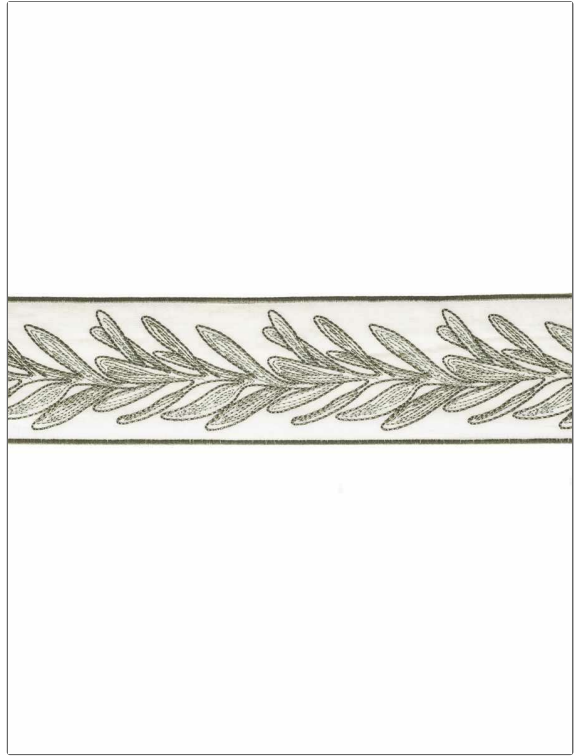

# FABRICUT<sup>®</sup> Trimming Product Details

**PATTERN** Lachapelle  
**COLOR** Tortue

**BRAND**

**Fabricut**

**APPLICATION**

**Trimming**

**USES**

**Bedding, Window,  
Accessories, Furniture**

**CATEGORIES**

**Braids / Borders / Tape**

**BOOK**

**French General Trimmings**

**COLORS**

**Green**

**DESIGN TYPES**

**Embroidery, Floral, Leaves,  
Botanical**

**WIDTH**

**3.25 in (8.26 cm)**

**VERTICAL REPEAT**

**4.00 in (10.16 cm)**

**HORIZONTAL REPEAT**

**0.00 in (0.00 cm)**

**CONTENT**

**Embroidery: 100% Viscose,  
Base: 100% Linen**

**PRODUCT NUMBER**

**6010304**

**DATE BOOKED**

**07/2022**

**COUNTRY**

**India**

**ADDITIONAL PRODUCT NOTES**

**Exclusive Pattern, Border / Braid / Tape, Width: 3.25 In**