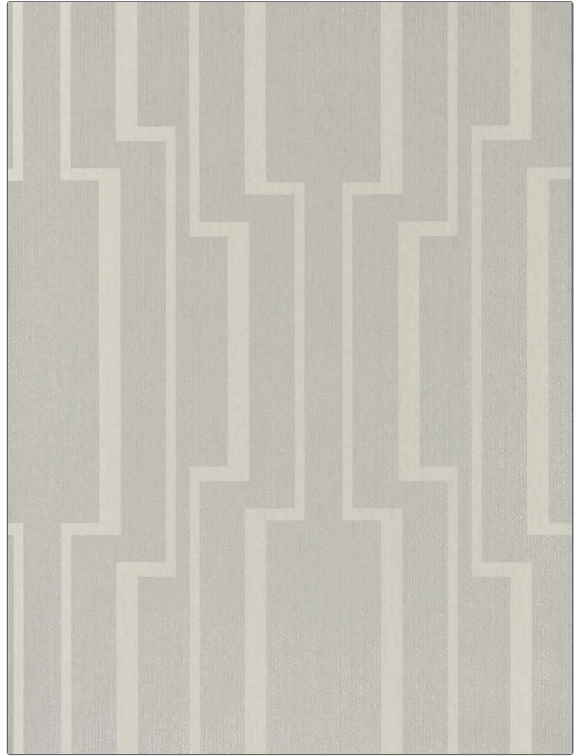

FABRICUT® Wallcovering Product Details

PATTERN 50398W Amiens
COLOR SILVER-01

BRAND

Fabricut

APPLICATION

Wallcovering

CATEGORIES

Non - Woven, Prints

BOOK

**Luxe Subtleties
Wallcovering**

COLORS

Grey, Metallic

DESIGN TYPES

**Geometric / Abstract, Print
Pattern, Contemporary /
Modern**

SCALE

Large

WIDTH

20.88 in (53.04 cm)

VERTICAL REPEAT

25.13 in (63.83 cm)

HORIZONTAL REPEAT

20.88 in (53.04 cm)

CONTENT

100% Nonwoven