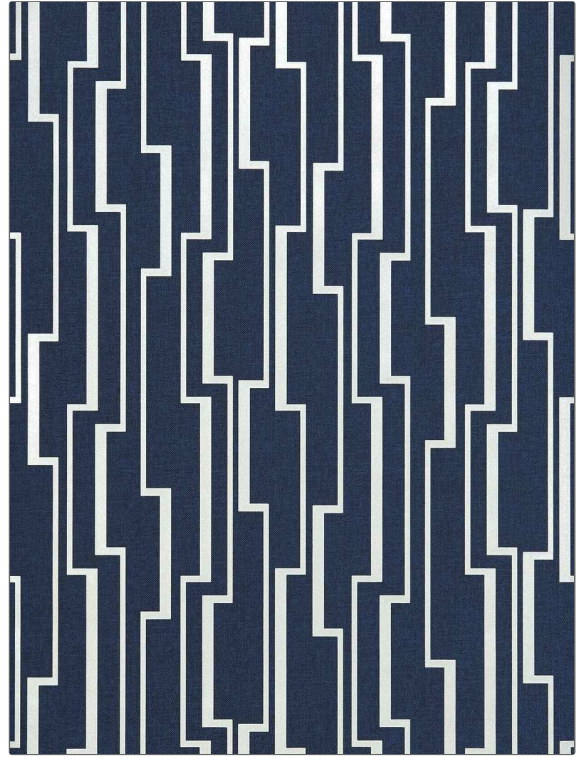

# FABRICUT® Wallcovering Product Details

**PATTERN** 50399W Anglesea  
**COLOR** INDIGO-01

**BRAND**

**Fabricut**

**APPLICATION**

**Wallcovering**

**CATEGORIES**

**Non - Woven, Prints**

**BOOK**

**Luxe Subtleties  
Wallcovering**

**COLORS**

**Navy, Metallic**

**DESIGN TYPES**

**Geometric / Abstract, Print  
Pattern, Contemporary /  
Modern**

**SCALE**

**Medium**

**WIDTH**

**20.88 in (53.04 cm)**

**VERTICAL REPEAT**

**25.13 in (63.83 cm)**

**HORIZONTAL REPEAT**

**20.88 in (53.04 cm)**

**CONTENT**

**100% Nonwoven**