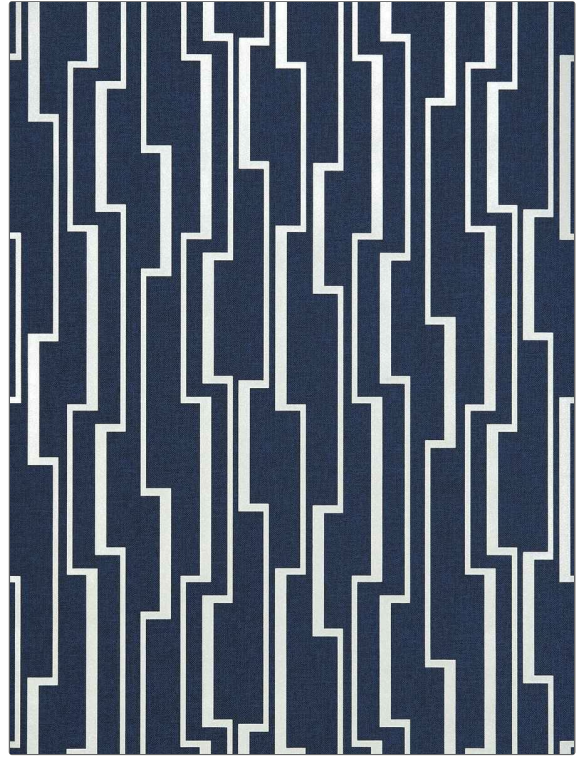

FABRICUT® Wallcovering Product Details

PATTERN 50399W Anglesea
COLOR 501

BRAND

Fabricut

APPLICATION

Wallcovering

CATEGORIES

Non - Woven, Prints

COLORS

Navy, Metallic

DESIGN TYPES

**Geometric / Abstract, Print
 Pattern, Contemporary /
 Modern**

SCALE

Medium

WIDTH

20.88 in (53.04 cm)

VERTICAL REPEAT

25.13 in (63.83 cm)

HORIZONTAL REPEAT

20.88 in (53.04 cm)

CONTENT

100% Nonwoven

BACKING

Strippable, Pretrimmed