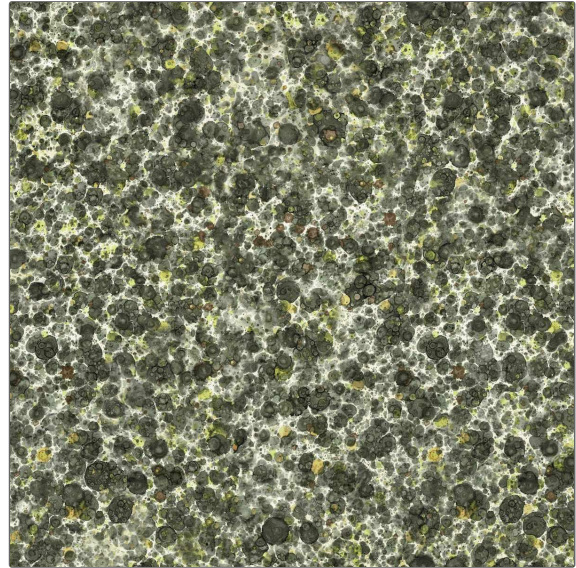

PATTERN Marble Tile 3 WP-VL
COLOR Olive

BRAND
The Vale London

APPLICATION
Wallcovering

CATEGORIES
Non - Woven, ASTM-E84, Wallpaper, En 15102, Prints

BOOK
The Oakley Collection

COLORS
Green

DESIGN TYPES
Print Pattern

SCALE

Large

WIDTH	VERTICAL REPEAT	HORIZONTAL REPEAT	CONTENT
20.50 in (52.07 cm)	14.80 in (37.59 cm)	20.50 in (52.07 cm)	49% Cellulose, 21% Filler, 18% Binder, 12% Polyester
BACKING	FIRE CODES	PRODUCT NUMBER	DATE BOOKED
Pretrimmed	Passes ASTM-E84, Ce Mark Certified, Passes EN15102	7715801	03/2022
COUNTRY			
England			

ADDITIONAL PRODUCT NOTES

Pretrimmed, Lead & Formaldehyde Free, Wet Removable, Paste The Wall, Ce Mark Certified, Passes EN15102, Half Drop Repeat, Nonwoven Paper, Spongeable