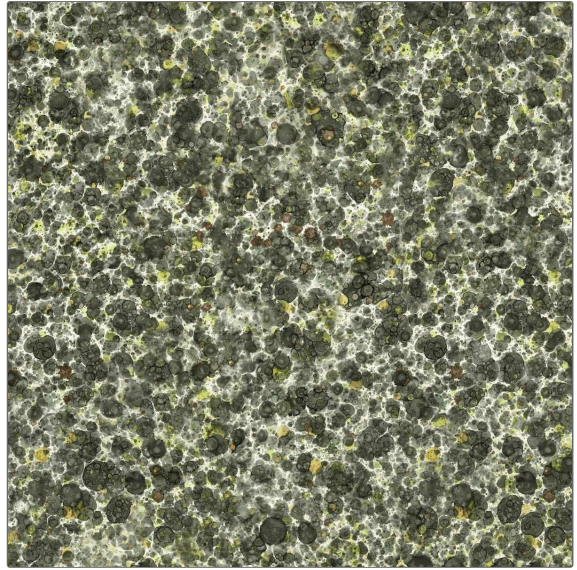

FABRICUT® Wallcovering Product Details

PATTERN Marble Tile 3 WP-VL
COLOR 01

BRAND
The Vale London

APPLICATION
Wallcovering

CATEGORIES
Non - Woven, ASTM-E84, Wallpaper, En 15102, Prints

COLORS
Green

DESIGN TYPES
Print Pattern

SCALE
Large

WIDTH	VERTICAL REPEAT	HORIZONTAL REPEAT	CONTENT
20.50 in (52.07 cm)	14.80 in (37.59 cm)	20.50 in (52.07 cm)	49% Cellulose, 21% Filler, 18% Binder, 12% Polyester
BACKING	FIRE CODES	PRODUCT NUMBER	COUNTRY
Pretrimmed	Passes ASTM-E84, Ce Mark Certified, Passes EN15102	7719601	England

ADDITIONAL PRODUCT NOTES

Pretrimmed, Lead & Formaldehyde Free, Wet Removable, Paste The Wall, Ce Mark Certified, Passes EN15102, Half Drop Repeat, Nonwoven Paper, Spongeable