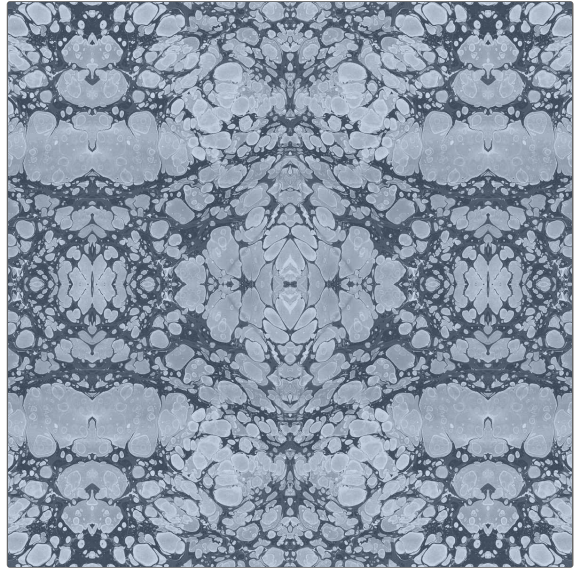

PATTERN Marble Tile 1 WP-VL
COLOR Pebble

BRAND

The Vale London

APPLICATION

Wallcovering

CATEGORIES

Non - Woven, ASTM-E84, Wallpaper, En 15102, Prints

BOOK

The Oakley Collection

COLORS

Blue

DESIGN TYPES

Print Pattern

SCALE

Large

WIDTH

20.50 in (52.07 cm)

VERTICAL REPEAT

14.60 in (37.08 cm)

HORIZONTAL REPEAT

20.50 in (52.07 cm)

CONTENT

49% Cellulose, 21% Filler, 18% Binder, 12% Polyester

BACKING