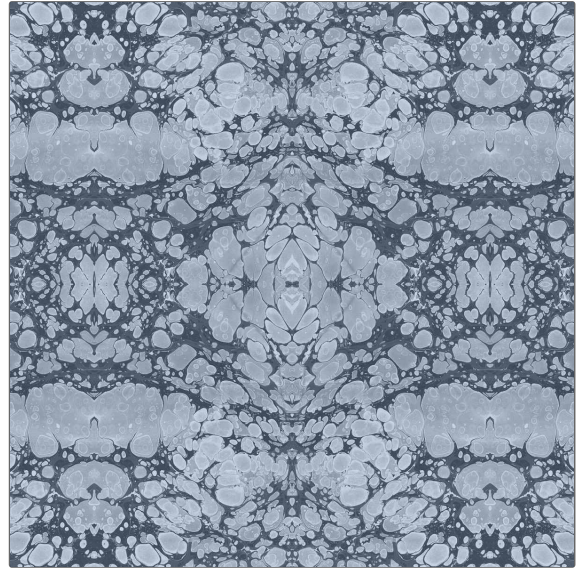

**PATTERN** Marble Tile 1 WP-VL  
**COLOR** 01

**BRAND**  
**The Vale London**

**APPLICATION**  
**Wallcovering**

**CATEGORIES**  
**Non - Woven, ASTM-E84, Wallpaper, En 15102, Prints**

**COLORS**  
**Blue**

**DESIGN TYPES**  
**Print Pattern**

**SCALE**  
**Large**

WIDTH	VERTICAL REPEAT	HORIZONTAL REPEAT	CONTENT
20.50 in (52.07 cm)	14.60 in (37.08 cm)	20.50 in (52.07 cm)	49% Cellulose, 21% Filler, 18% Binder, 12% Polyester
BACKING	FIRE CODES	PRODUCT NUMBER	COUNTRY
Pretrimmed	Passes ASTM-E84, Ce Mark Certified, Passes EN15102	7723701	England