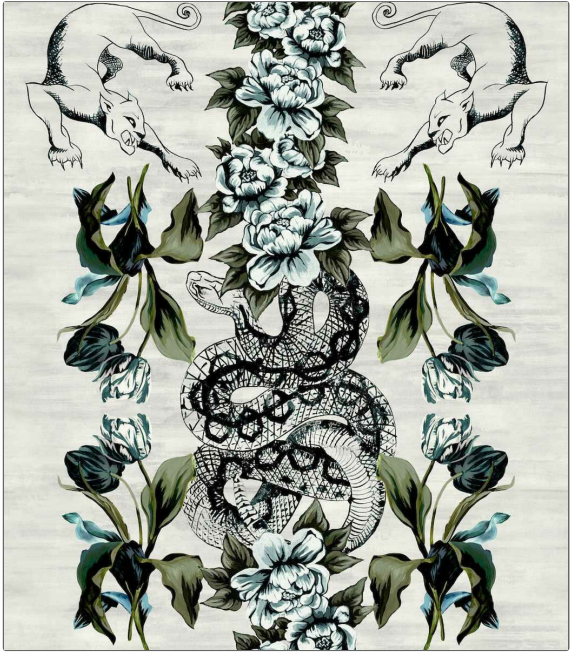

**PATTERN** Pardus Toile WP-VL  
**COLOR** Posiedon

**BRAND**  
 The Vale London

**APPLICATION**  
 Wallcovering

**CATEGORIES**  
 Non - Woven, ASTM-E84, Wallpaper, En 15102, Prints

**BOOK**  
 The Beaufort Collection

**COLORS**  
 Green, Aqua / Teal

**DESIGN TYPES**  
 Animal, Novelty, Tropical / Botanical

**SCALE**  
 Large

<b>WIDTH</b>	<b>VERTICAL REPEAT</b>	<b>HORIZONTAL REPEAT</b>	<b>CONTENT</b>
20.50 in (52.07 cm)	47.20 in (119.89 cm)	20.50 in (52.07 cm)	48% Cellulose, 20% Binder, 16% Polyester, 16% Filler
<b>BACKING</b>	<b>FIRE CODES</b>	<b>PRODUCT NUMBER</b>	<b>DATE BOOKED</b>
Pretrimmed	Passes ASTM-E84, Ce Mark Certified, Passes EN15102	7725702	03/2022
<b>COUNTRY</b>			
England			