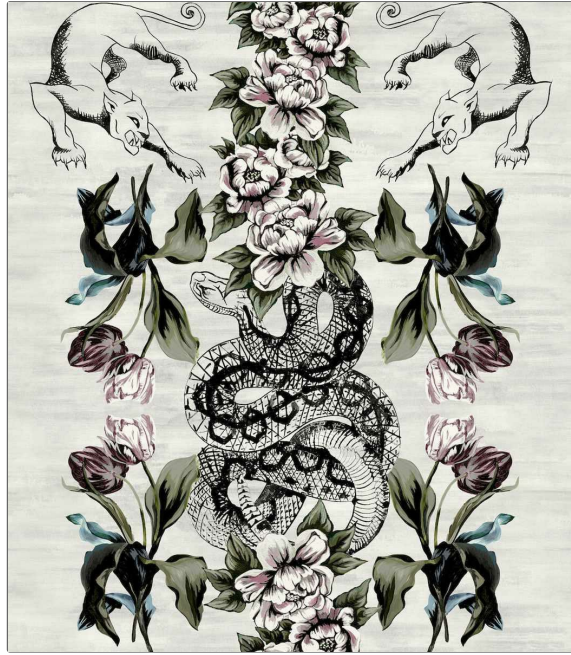

FABRICUT® Wallcovering Product Details

PATTERN Pardus Toile WP-VL
COLOR Haze

BRAND

The Vale London

APPLICATION

Wallcovering

CATEGORIES

Non - Woven, ASTM-E84, Wallpaper, En 15102, Prints

BOOK

The Beaufort Collection

COLORS

Grey, Green, Pink

DESIGN TYPES

Animal, Novelty, Tropical / Botanical

SCALE

Large

WIDTH

20.50 in (52.07 cm)

VERTICAL REPEAT

47.20 in (119.89 cm)

HORIZONTAL REPEAT

20.50 in (52.07 cm)

CONTENT

48% Cellulose, 20% Binder, 16% Polyester, 16% Filler