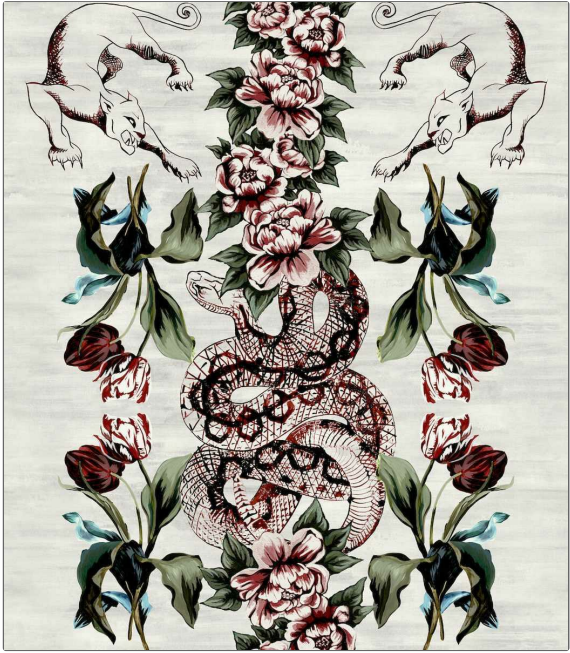

**PATTERN** Pardus Toile WP-VL  
**COLOR** 01

<b>BRAND</b>	<b>APPLICATION</b>
The Vale London	Wallcovering
<b>CATEGORIES</b>	<b>COLORS</b>
Non - Woven, ASTM-E84, Wallpaper, En 15102, Prints	Green, Red
<b>DESIGN TYPES</b>	<b>SCALE</b>
Animal, Novelty, Tropical / Botanical	Large

WIDTH	VERTICAL REPEAT	HORIZONTAL REPEAT	CONTENT
20.50 in (52.07 cm)	47.20 in (119.89 cm)	20.50 in (52.07 cm)	48% Cellulose, 20% Binder, 16% Polyester, 16% Filler
BACKING	FIRE CODES	PRODUCT NUMBER	COUNTRY
Pretrimmed	Passes ASTM-E84, Ce Mark Certified, Passes EN15102	7727001	England