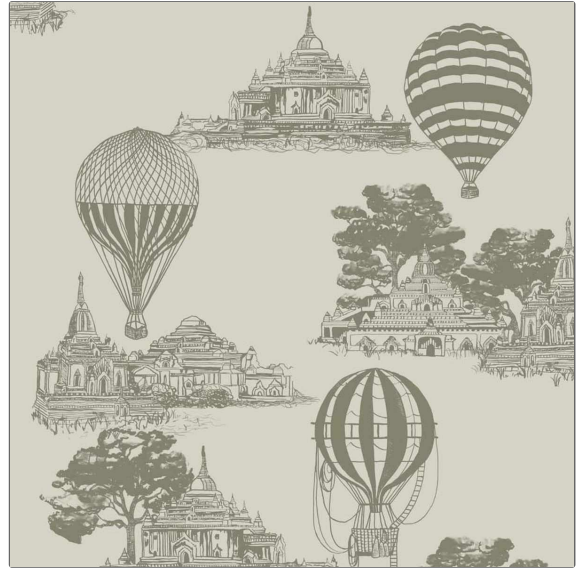

**PATTERN** Bagan WP-VL  
**COLOR** Willow

**BRAND**

The Vale London

**APPLICATION**

Wallcovering

**CATEGORIES**

Vinyls, ASTM-E84,  
Wallpaper, Prints

**BOOK**

The Sloane Collection

**COLORS**

Green

**DESIGN TYPES**

Novelty, Print Pattern,  
Toile

**SCALE**

Large

**WIDTH**

26.00 in (66.04 cm)

**VERTICAL REPEAT**

16.50 in (41.91 cm)

**HORIZONTAL REPEAT**

26.00 in (66.04 cm)

**CONTENT**

100% Vinyl

**BACKING**