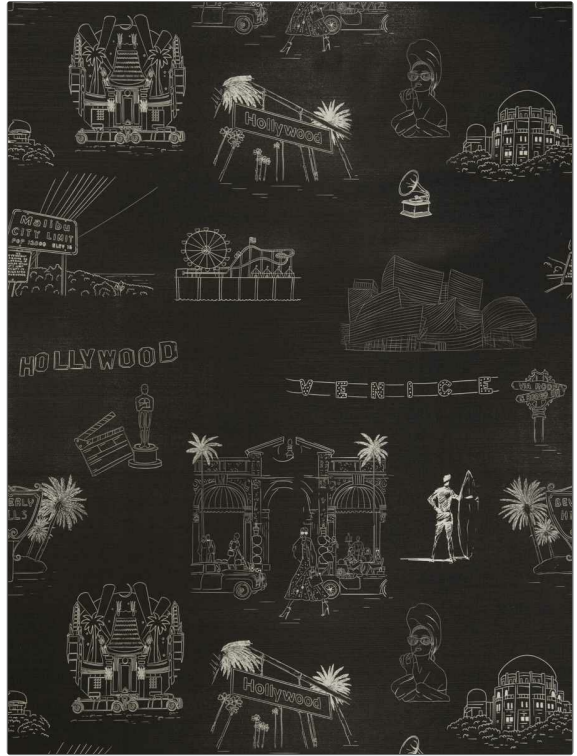

Wallcovering Product Details

PATTERN LA Toile-WP
COLOR Black & White

BRAND

S. Harris

APPLICATION

Wallcovering

CATEGORIES

Grasscloths, Non - Woven,
 Digital

BOOK

Design En Rogue Artistry

COLORS

Black, White

DESIGN TYPES

Novelty, Print Pattern,
 Architectural / Classical,
 Contemporary / Modern

SCALE

Medium

WIDTH

34.00 in (86.36 cm)

VERTICAL REPEAT

34.00 in (86.36 cm)

HORIZONTAL REPEAT

34.00 in (86.36 cm)

CONTENT

Face: 85% Sisal, 15%
 Cotton, Backing: 100%
 Nonwoven