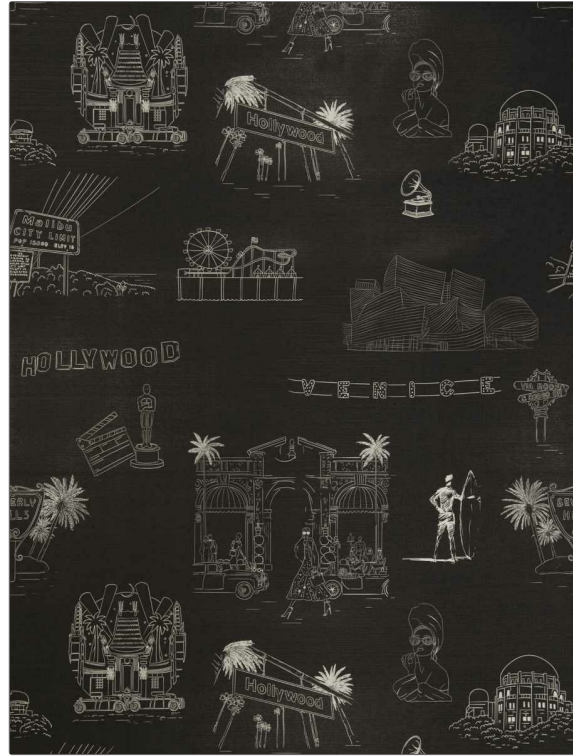

# Wallcovering Product Details

**PATTERN** LA Toile-WP  
**COLOR** 501

**BRAND**

S. Harris

**APPLICATION**

Wallcovering

**CATEGORIES**

Grasscloths, Non - Woven,  
 Digital

**COLORS**

Black, White

**DESIGN TYPES**

Novelty, Print Pattern,  
 Architectural / Classical,  
 Contemporary / Modern

**SCALE**

Medium

**WIDTH**

34.00 in (86.36 cm)

**VERTICAL REPEAT**

34.00 in (86.36 cm)

**HORIZONTAL REPEAT**

34.00 in (86.36 cm)

**CONTENT**

Face: 85% Sisal, 15%  
 Cotton, Backing: 100%  
 Nonwoven

**BACKING**

Untrimmed, Strippable,  
 Nonwoven Backing