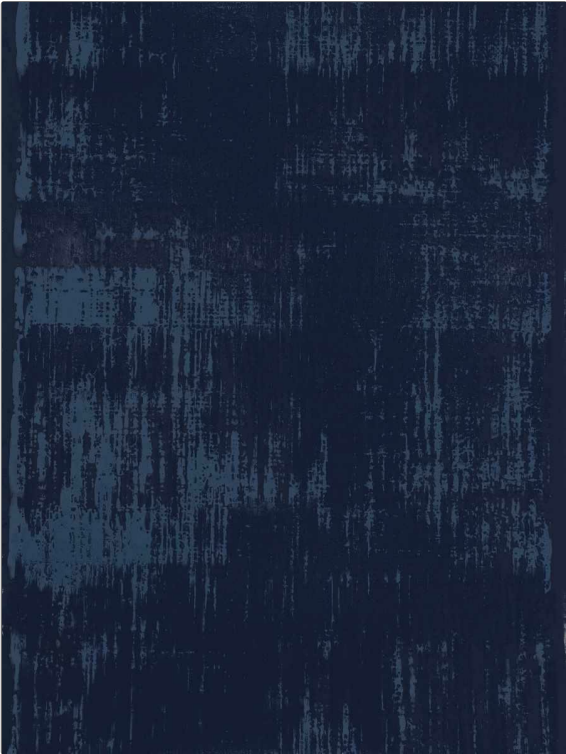

# Wallcovering Product Details

**PATTERN** Magma-WP  
**COLOR** Blue Lava

**BRAND** S. Harris  
**APPLICATION** Wallcovering

**CATEGORIES** Mylar, Handcrafted / Handmade  
**BOOK** East West

**COLORS** Blue  
**DESIGN TYPES** Novelty, Contemporary / Modern, Abstract

**SCALE** Large

<b>WIDTH</b>	<b>VERTICAL REPEAT</b>	<b>HORIZONTAL REPEAT</b>	<b>CONTENT</b>
27.00 in (68.58 cm)	0.00 in (0.00 cm)	0.00 in (0.00 cm)	Face: 100% Water Based Plaster, Backing: 100% Nonwoven
<b>BACKING</b>	<b>FIRE CODES</b>	<b>PRODUCT NUMBER</b>	<b>DATE BOOKED</b>
Untrimmed, Strippable, Nonwoven Backing	Passes ASTM-E84	1445201	09/2023
<b>COUNTRY</b>			
USA			