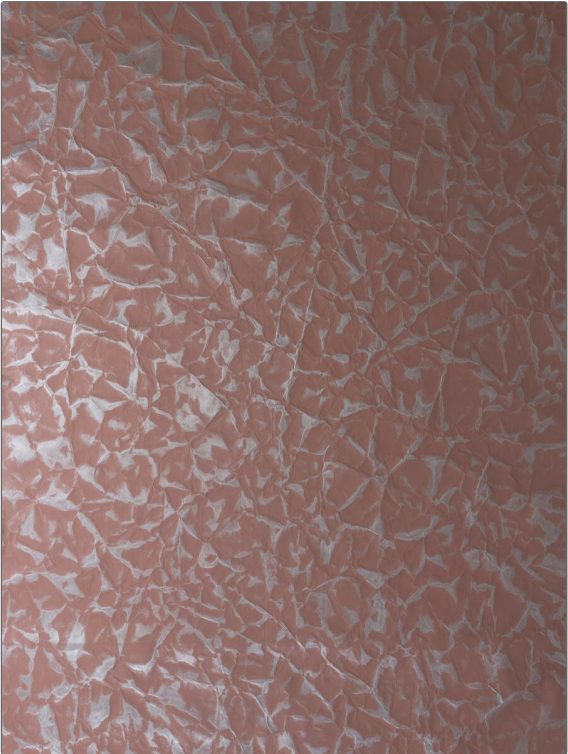

# Wallcovering Product Details

**PATTERN** 14088W Baia  
**COLOR** Rose Quartz 04

**BRAND** S. Harris  
**APPLICATION** Wallcovering

**CATEGORIES** Non - Woven, Wallpaper, Handcrafted / Handmade  
**BOOK** Naturalist Wallcovering

**COLORS** Metallic, Pink  
**DESIGN TYPES** Texture Plain

WIDTH	VERTICAL REPEAT	HORIZONTAL REPEAT	CONTENT
36.00 in (91.44 cm)	0.00 in (0.00 cm)	0.00 in (0.00 cm)	80% Cellulose, 20% Polyester
BACKING	PRODUCT NUMBER	DATE BOOKED	COUNTRY
Untrimmed, Strippable	0153903	03/2019	USA