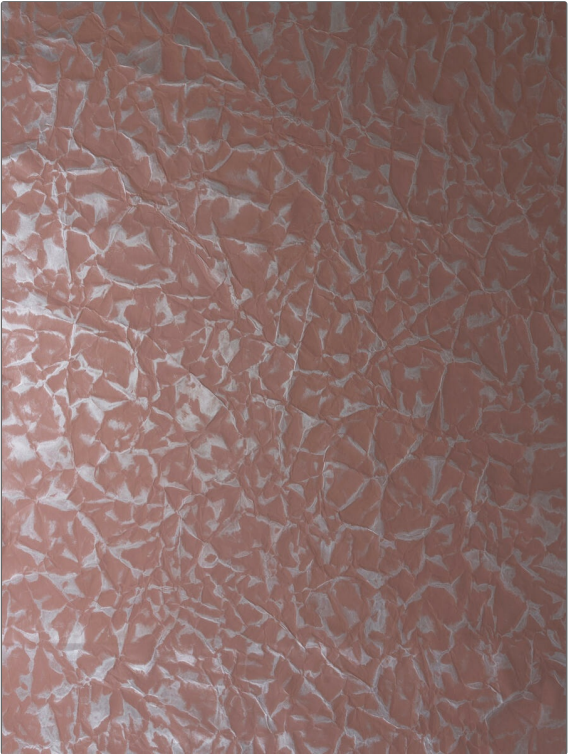

# Wallcovering Product Details

**PATTERN** 14088W Baia  
**COLOR** 504

**BRAND** S. Harris  
**APPLICATION** Wallcovering

**CATEGORIES** Non - Woven, Wallpaper, Handcrafted / Handmade  
**COLORS** Metallic, Pink

**DESIGN TYPES** Texture Plain

WIDTH	VERTICAL REPEAT	HORIZONTAL REPEAT	CONTENT
36.00 in (91.44 cm)	0.00 in (0.00 cm)	0.00 in (0.00 cm)	80% Cellulose, 20% Polyester
BACKING	PRODUCT NUMBER	COUNTRY	
Untrimmed, Strippable	0154103	USA	