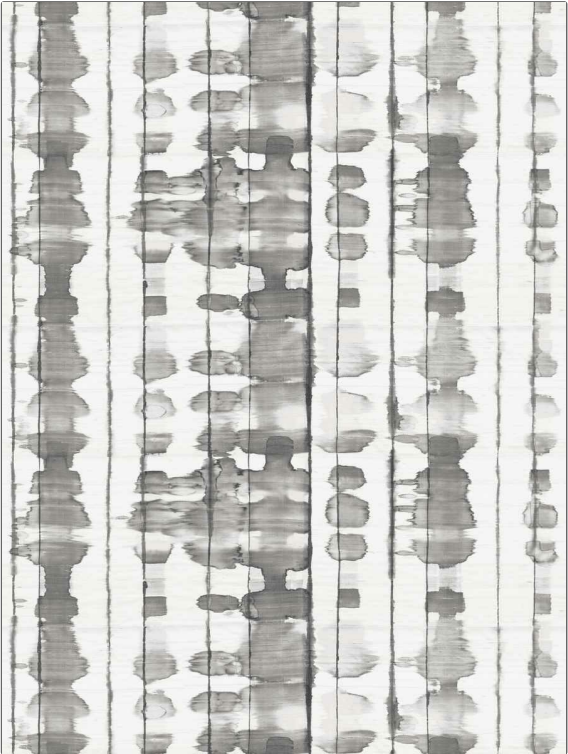

Wallcovering Product Details

PATTERN Bontecou-WP
COLOR Smoke

BRAND S. Harris
APPLICATION Wallcovering

CATEGORIES Non - Woven, Digital, Prints
BOOK Chroma S24

COLORS Grey
DESIGN TYPES Stripes, Contemporary / Modern, Abstract

SCALE Large

WIDTH	VERTICAL REPEAT	HORIZONTAL REPEAT	CONTENT
26.75 in (67.94 cm)	14.12 in (35.86 cm)	26.75 in (67.94 cm)	100% Cotton
BACKING	PRODUCT NUMBER	DATE BOOKED	COUNTRY
Untrimmed	1801401	01/2024	Austria

ADDITIONAL PRODUCT NOTES
 Untrimmed, Lead & Formaldehyde Free, Cadmium & Mercury Free, Latex Free, Wet Removable, Paste The Wall, Straight / Side Match, Nonwoven Paper, Gently Vacuum With Soft Brush, Exclusive Pattern