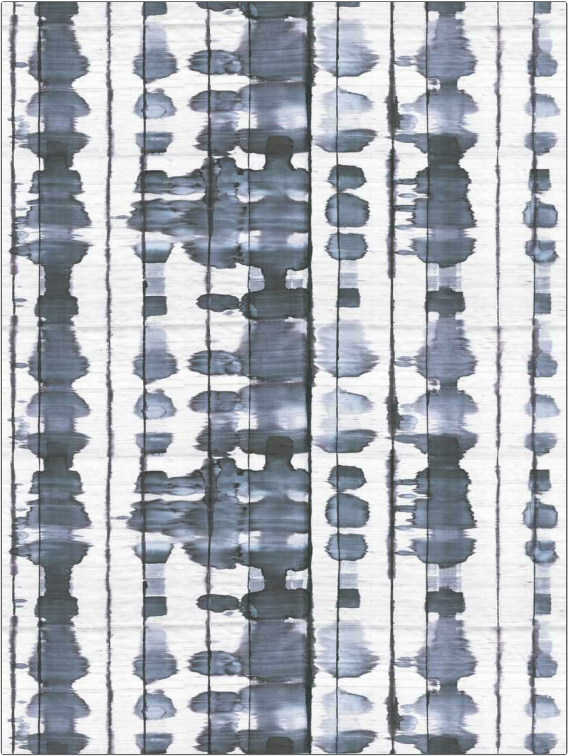

# Wallcovering Product Details

**PATTERN** Bontecou-WP  
**COLOR** Blue

**BRAND** S. Harris  
**APPLICATION** Wallcovering

**CATEGORIES** Non - Woven, Digital, Prints  
**BOOK** Chroma S24

**COLORS** Blue  
**DESIGN TYPES** Stripes, Contemporary / Modern, Abstract

**SCALE** Large

<b>WIDTH</b>	<b>VERTICAL REPEAT</b>	<b>HORIZONTAL REPEAT</b>	<b>CONTENT</b>
26.75 in (67.94 cm)	14.12 in (35.86 cm)	26.75 in (67.94 cm)	100% Cotton
<b>BACKING</b>	<b>PRODUCT NUMBER</b>	<b>DATE BOOKED</b>	<b>COUNTRY</b>
Untrimmed	1801403	01/2024	Austria

**ADDITIONAL PRODUCT NOTES**  
 Untrimmed, Lead & Formaldehyde Free, Cadmium & Mercury Free, Latex Free, Wet Removable, Paste The Wall, Straight / Side Match, Nonwoven Paper, Gently Vacuum With Soft Brush, Exclusive Pattern