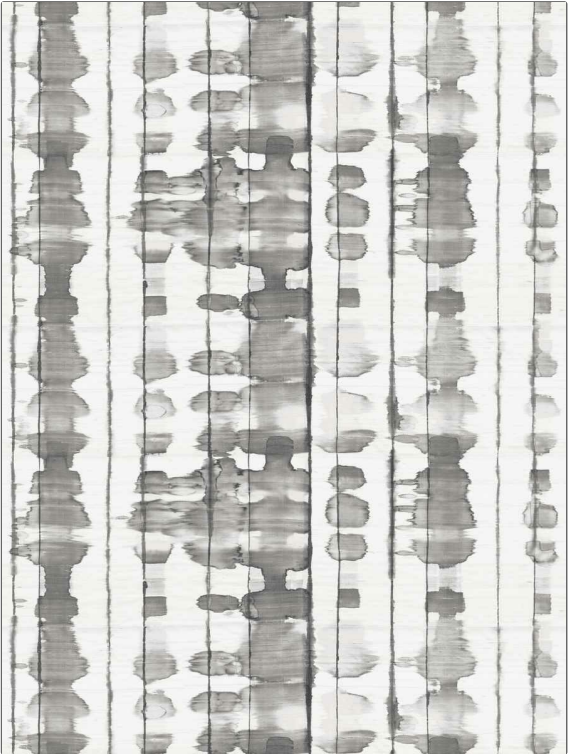

Wallcovering Product Details

PATTERN Bontecou-WP
COLOR 501

BRAND S. Harris
APPLICATION Wallcovering

CATEGORIES Non - Woven, Digital, Prints
COLORS Grey

DESIGN TYPES Stripes, Contemporary / Modern, Abstract
SCALE Large

WIDTH	VERTICAL REPEAT	HORIZONTAL REPEAT	CONTENT
26.75 in (67.94 cm)	14.12 in (35.86 cm)	26.75 in (67.94 cm)	100% Cotton
BACKING	PRODUCT NUMBER	COUNTRY	
Untrimmed	1801501	Austria	

ADDITIONAL PRODUCT NOTES
 Untrimmed, Lead & Formaldehyde Free, Cadmium & Mercury Free, Latex Free, Wet Removable, Paste The Wall, Straight / Side Match, Nonwoven Paper, Gently Vacuum With Soft Brush, Exclusive Pattern