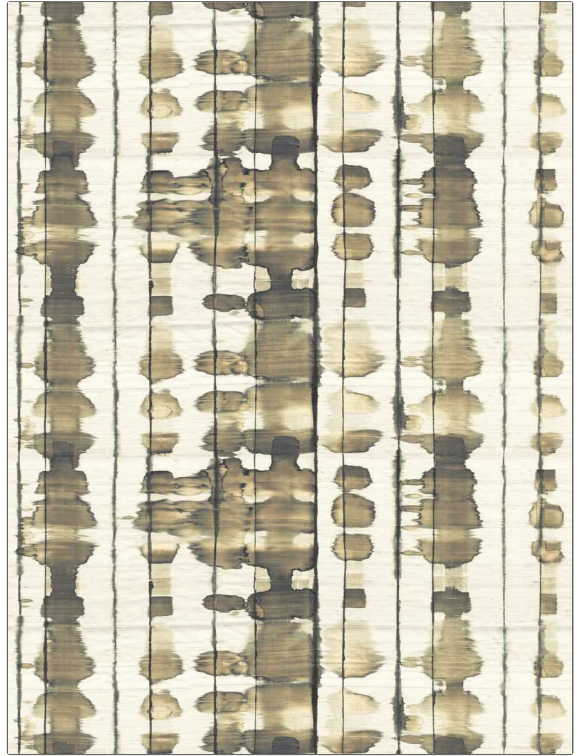

Wallcovering Product Details

PATTERN Bontecou-WP
COLOR 502

BRAND

S. Harris

APPLICATION

Wallcovering

CATEGORIES

**Non - Woven, Digital,
Prints**

COLORS

Brown, Linen

DESIGN TYPES

**Stripes, Contemporary /
Modern, Abstract**

SCALE

Large

WIDTH

26.75 in (67.94 cm)

VERTICAL REPEAT

14.12 in (35.86 cm)

HORIZONTAL REPEAT

26.75 in (67.94 cm)

CONTENT

100% Cotton

BACKING

Untrimmed

PRODUCT NUMBER

1801502

COUNTRY

Austria

ADDITIONAL PRODUCT NOTES

Untrimmed, Lead & Formaldehyde Free, Cadmium & Mercury Free, Latex Free, Wet Removable, Paste The Wall, Straight / Side Match, Nonwoven Paper, Gently Vacuum With Soft Brush, Exclusive Pattern