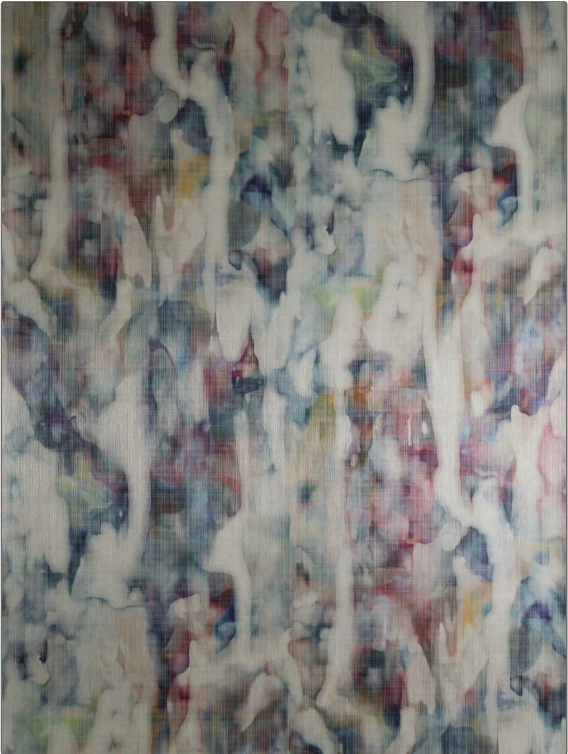

# Wallcovering Product Details

**PATTERN** Phi Beach-WP  
**COLOR** Abalone

**BRAND** S. Harris  
**APPLICATION** Wallcovering

**CATEGORIES** Non - Woven, Prints  
**BOOK** Chroma S24

**COLORS** Multi-Color  
**DESIGN TYPES** Texture Printed

WIDTH	VERTICAL REPEAT	HORIZONTAL REPEAT	CONTENT
39.00 in (99.06 cm)	58.00 in (147.32 cm)	39.00 in (99.06 cm)	Face: 100% Polyester, Backing: 100% Nonwoven
BACKING	PRODUCT NUMBER	DATE BOOKED	COUNTRY
Untrimmed, Strippable, Nonwoven Backing	1845501	01/2024	Italy

**ADDITIONAL PRODUCT NOTES**  
 Untrimmed, Strippable, Nonwoven Backing, Paste The Wall, Straight / Side Match, Exclusive Pattern