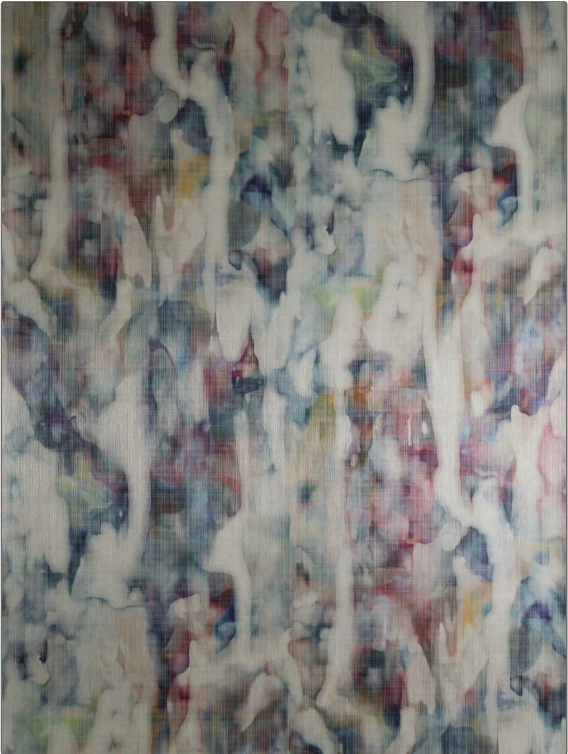

# Wallcovering Product Details

**PATTERN** Phi Beach-WP  
**COLOR** 501

**BRAND** S. Harris  
**APPLICATION** Wallcovering

**CATEGORIES** Non - Woven, Prints  
**COLORS** Multi-Color

**DESIGN TYPES**  
Texture Printed

WIDTH	VERTICAL REPEAT	HORIZONTAL REPEAT	CONTENT
39.00 in (99.06 cm)	58.00 in (147.32 cm)	39.00 in (99.06 cm)	Face: 100% Polyester, Backing: 100% Nonwoven
BACKING	PRODUCT NUMBER	COUNTRY	
Untrimmed, Strippable, Nonwoven Backing	1845601	Italy	

**ADDITIONAL PRODUCT NOTES**  
Untrimmed, Strippable, Nonwoven Backing, Paste The Wall, Straight / Side Match, Exclusive Pattern