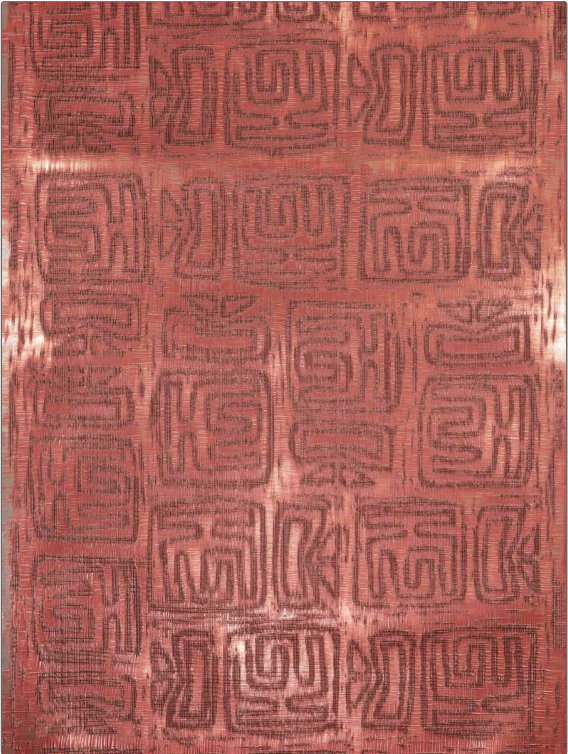

Wallcovering Product Details

PATTERN 14106W Mantra
COLOR 502

BRAND	APPLICATION
S. Harris	Wallcovering
CATEGORIES	COLORS
Handcrafted / Handmade	Metallic, Pink
DESIGN TYPES	SCALE
Global / Ethnic, Texture Raised	Medium

WIDTH	VERTICAL REPEAT	HORIZONTAL REPEAT	CONTENT
29.00 in (73.66 cm)	36.00 in (91.44 cm)	27.00 in (68.58 cm)	Face:100% Water Based Plaster
BACKING	PRODUCT NUMBER	COUNTRY	
Untrimmed, Strippable	4470702	China	