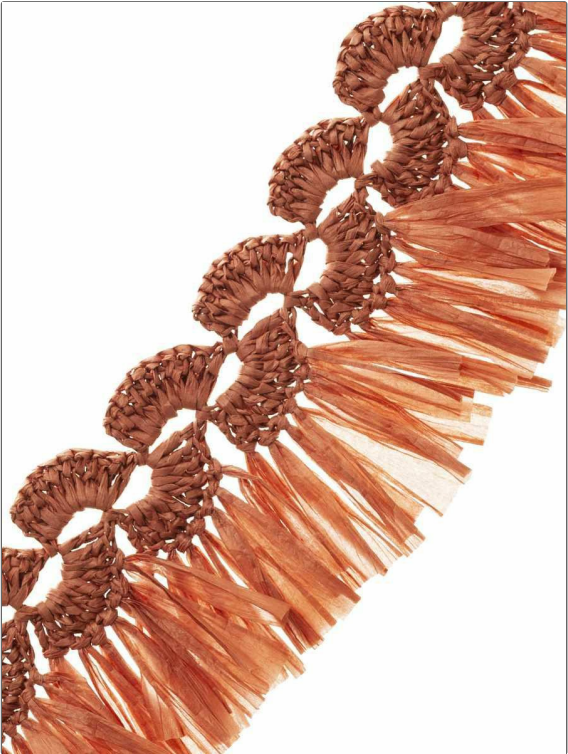

Trimming Product Details

PATTERN Cecile
COLOR 03

BRAND S. Harris
APPLICATION Trimming

USES Bedding, Window, Accessories, Furniture
CATEGORIES Bullion / Furniture Fringe

COLORS Pink
DESIGN TYPES Global / Ethnic, Novelty, Texture Plain, Handcrafted

VERTICAL REPEAT	HORIZONTAL REPEAT	CONTENT	PRODUCT NUMBER
0.00 in (0.00 cm)	0.00 in (0.00 cm)	100% Faux Raffia	6050703
COUNTRY			
Egypt			

ADDITIONAL PRODUCT NOTES

Exclusive Pattern, Furniture Fringe, Variations In Color May Occur, From Lot To Lot., Not Guaranteed For Precise, Color Matching. Cutting, From Stock Is Recommended., Header Width: 2.25 In, Total Length: 5.00 In