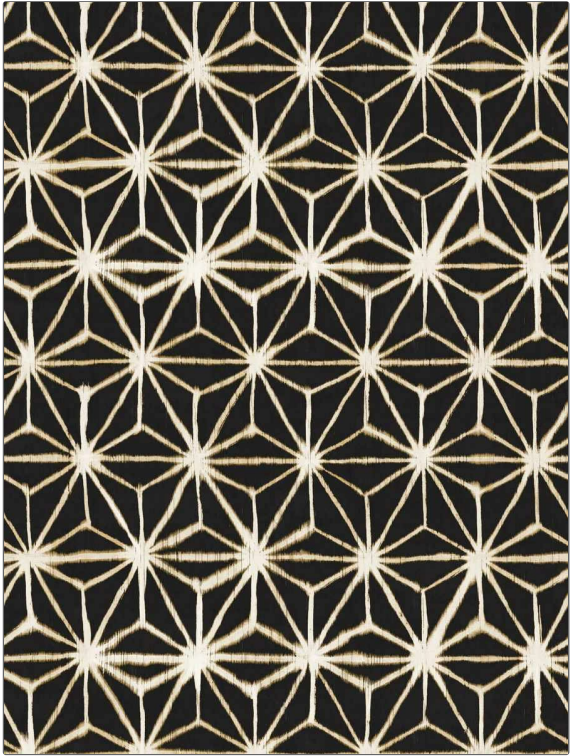

# Wallcovering Product Details

**PATTERN** 14136W Lonsdale  
**COLOR** Irish CREAM-01

<b>BRAND</b>	<b>APPLICATION</b>
S. Harris	Wallcovering
<b>CATEGORIES</b>	<b>BOOK</b>
String / Textile, Digital, Prints	Elegant Universe
<b>COLORS</b>	<b>DESIGN TYPES</b>
Brown, Beige	Geometric / Abstract, Global / Ethnic, Asian / Chinoiserie, Contemporary / Modern
<b>SCALE</b>	
Large	

<b>WIDTH</b>	<b>VERTICAL REPEAT</b>	<b>HORIZONTAL REPEAT</b>	<b>CONTENT</b>
28.30 in (71.88 cm)	19.70 in (50.04 cm)	28.30 in (71.88 cm)	Face: 100% Linen, Backing: 100% Paper
<b>BACKING</b>	<b>PRODUCT NUMBER</b>	<b>DATE BOOKED</b>	<b>COUNTRY</b>
Pretrimmed	6116301	05/2021	Austria