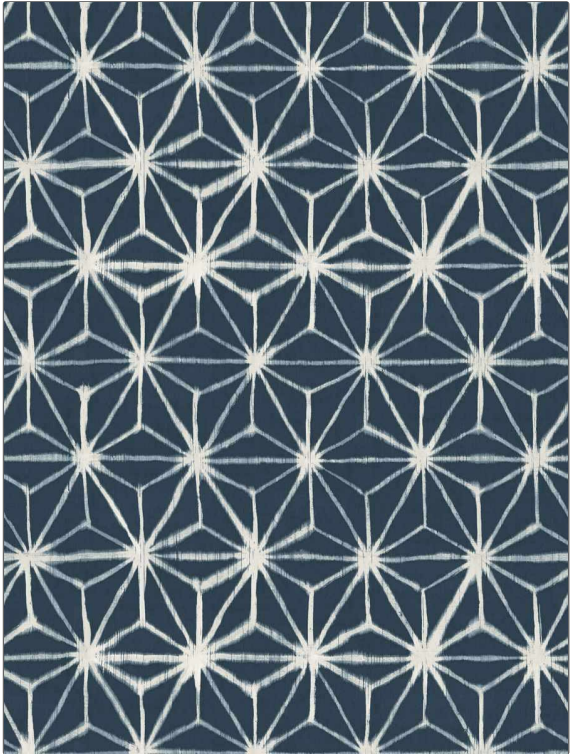

Wallcovering Product Details

PATTERN 14136W Lonsdale
COLOR Navy 02

BRAND	APPLICATION
S. Harris	Wallcovering
CATEGORIES	BOOK
String / Textile, Digital, Prints	Elegant Universe
COLORS	DESIGN TYPES
Blue, Off White / Ivory	Geometric / Abstract, Global / Ethnic, Asian / Chinoiserie, Contemporary / Modern
SCALE	
Large	

WIDTH	VERTICAL REPEAT	HORIZONTAL REPEAT	CONTENT
28.30 in (71.88 cm)	19.70 in (50.04 cm)	28.30 in (71.88 cm)	Face: 100% Linen, Backing: 100% Paper
BACKING	PRODUCT NUMBER	DATE BOOKED	COUNTRY
Pretrimmed	6116302	05/2021	Austria