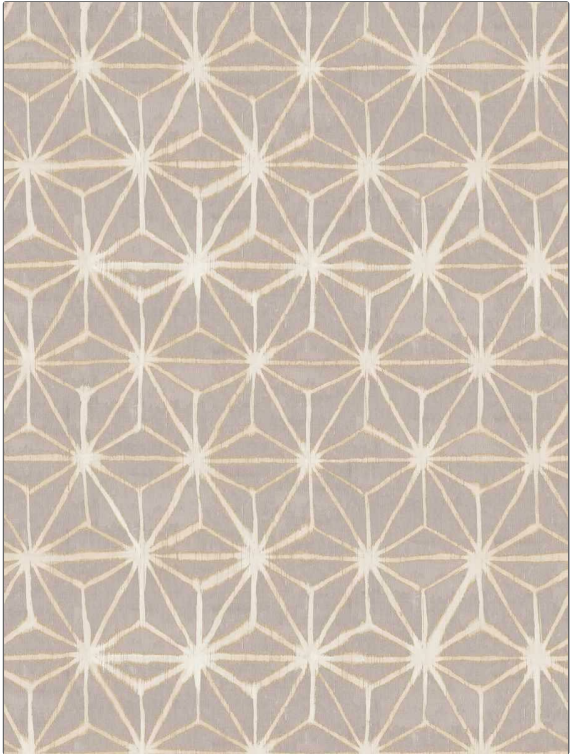

Wallcovering Product Details

PATTERN 14136W Lonsdale
COLOR SHELL-03

BRAND S. Harris
APPLICATION Wallcovering

CATEGORIES String / Textile, Digital, Prints
BOOK Elegant Universe

COLORS Lavender / Purple, Off White / Ivory
DESIGN TYPES Geometric / Abstract, Global / Ethnic, Asian / Chinoiserie, Contemporary / Modern

SCALE Large

WIDTH	VERTICAL REPEAT	HORIZONTAL REPEAT	CONTENT
28.30 in (71.88 cm)	19.70 in (50.04 cm)	28.30 in (71.88 cm)	Face: 100% Linen, Backing: 100% Paper
BACKING	PRODUCT NUMBER	DATE BOOKED	COUNTRY
Pretrimmed	6116303	05/2021	Austria