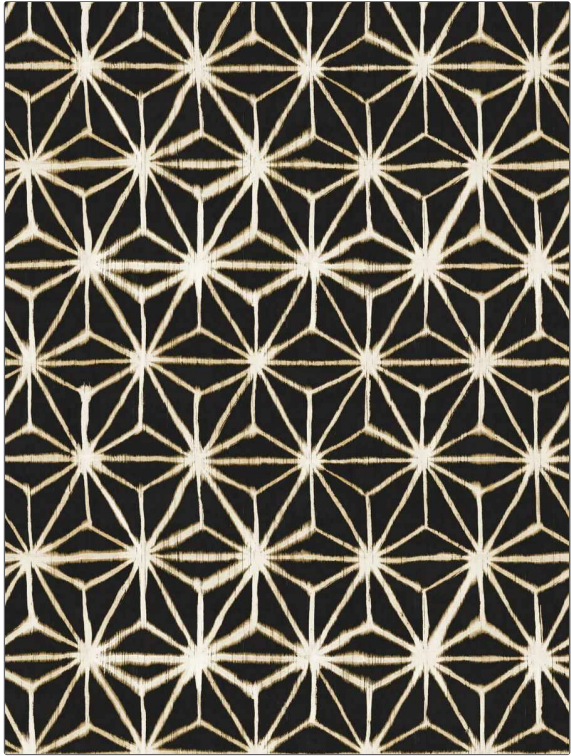

Wallcovering Product Details

PATTERN 14136W Lonsdale
COLOR 501

BRAND	APPLICATION
S. Harris	Wallcovering
CATEGORIES	COLORS
String / Textile, Digital, Prints	Brown, Beige
DESIGN TYPES	SCALE
Geometric / Abstract, Global / Ethnic, Asian / Chinoiserie, Contemporary / Modern	Large

WIDTH	VERTICAL REPEAT	HORIZONTAL REPEAT	CONTENT
28.30 in (71.88 cm)	19.70 in (50.04 cm)	28.30 in (71.88 cm)	Face: 100% Linen, Backing: 100% Paper
BACKING	PRODUCT NUMBER	COUNTRY	
Pretrimmed	6116401	Austria	