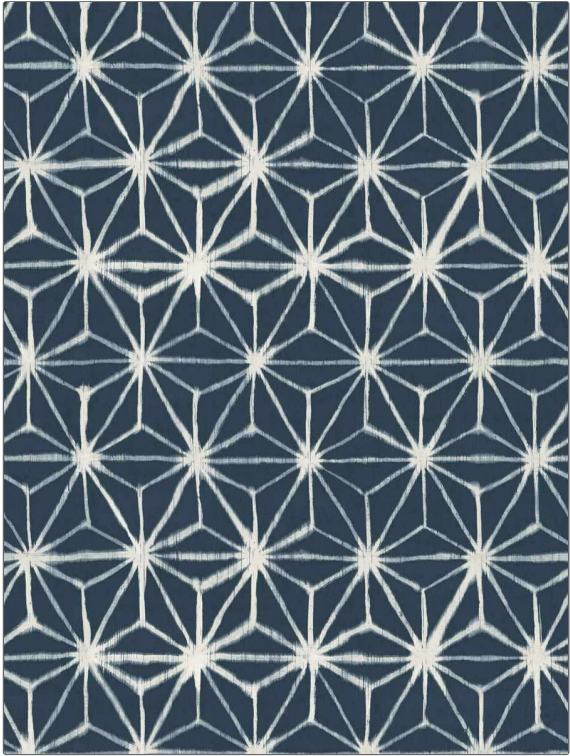

Wallcovering Product Details

PATTERN 14136W Lonsdale
COLOR 502

BRAND	APPLICATION
S. Harris	Wallcovering
CATEGORIES	COLORS
String / Textile, Digital, Prints	Blue, Off White / Ivory
DESIGN TYPES	SCALE
Geometric / Abstract, Global / Ethnic, Asian / Chinoiserie, Contemporary / Modern	Large

WIDTH	VERTICAL REPEAT	HORIZONTAL REPEAT	CONTENT
28.30 in (71.88 cm)	19.70 in (50.04 cm)	28.30 in (71.88 cm)	Face: 100% Linen, Backing: 100% Paper
BACKING	PRODUCT NUMBER	COUNTRY	
Pretrimmed	6116402	Austria	