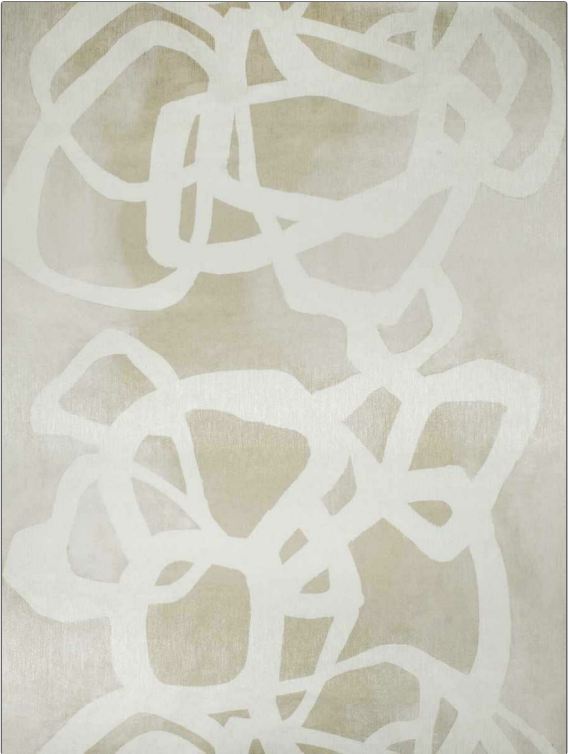

# Wallcovering Product Details

**PATTERN** 14018W Abstraction  
**COLOR** Sand 04

<b>BRAND</b>	<b>APPLICATION</b>
S. Harris	Wallcovering
<b>CATEGORIES</b>	<b>BOOK</b>
Textures, Wallpaper, Prints	Habitat Wallcovering
<b>COLORS</b>	<b>DESIGN TYPES</b>
Taupe / Tan	Print Pattern, Contemporary / Modern, Texture Raised, Abstract

<b>WIDTH</b>	<b>VERTICAL REPEAT</b>	<b>HORIZONTAL REPEAT</b>	<b>CONTENT</b>
39.00 in (99.06 cm)	49.00 in (124.46 cm)	39.00 in (99.06 cm)	Face: 100% Polyester, Backing: 60% Cellulose, 40% Polyester
<b>BACKING</b>	<b>FIRE CODES</b>	<b>PRODUCT NUMBER</b>	<b>DATE BOOKED</b>
Strippable, Pretrimmed	Passes ASTM-E84, Passes ASTM-E84, Ce Mark Certified	7545504	09/2016
<b>COUNTRY</b>			
Italy			

**ADDITIONAL PRODUCT NOTES**  
 Strippable, Pretrimmed, Paste The Wall, Ce Mark Certified, Straight / Side Match, Unpasted, Exclusive Pattern