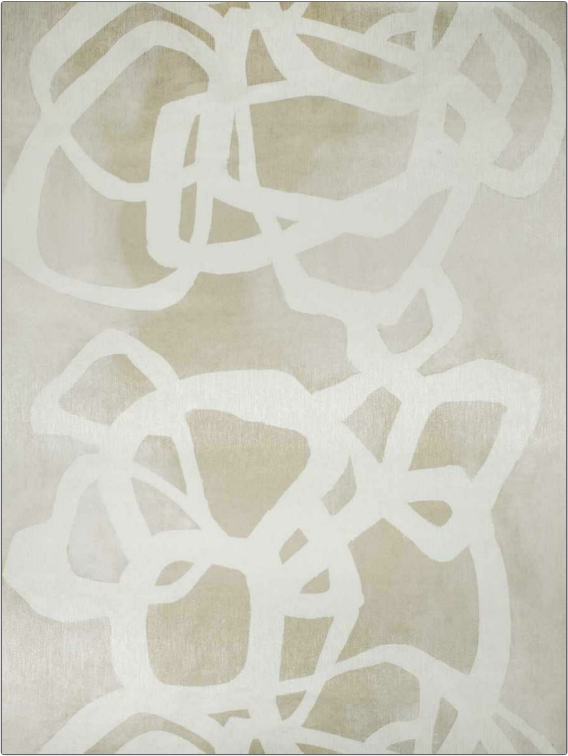

# Wallcovering Product Details

**PATTERN** 14018W Abstraction  
**COLOR** 504

**BRAND** S. Harris  
**APPLICATION** Wallcovering

**CATEGORIES** Textures, Wallpaper, Prints  
**COLORS** Taupe / Tan

**DESIGN TYPES**  
 Print Pattern,  
 Contemporary / Modern,  
 Texture Raised, Abstract

WIDTH	VERTICAL REPEAT	HORIZONTAL REPEAT	CONTENT
39.00 in (99.06 cm)	49.00 in (124.46 cm)	39.00 in (99.06 cm)	Face: 100% Polyester, Backing: 60% Cellulose, 40% Polyester
BACKING	FIRE CODES	PRODUCT NUMBER	COUNTRY
Strippable, Pretrimmed	Passes ASTM-E84, Passes ASTM-E84, Ce Mark Certified	7545604	Italy

**ADDITIONAL PRODUCT NOTES**  
 Strippable, Pretrimmed, Paste The Wall, Ce Mark Certified, Straight / Side Match, Unpasted, Exclusive Pattern