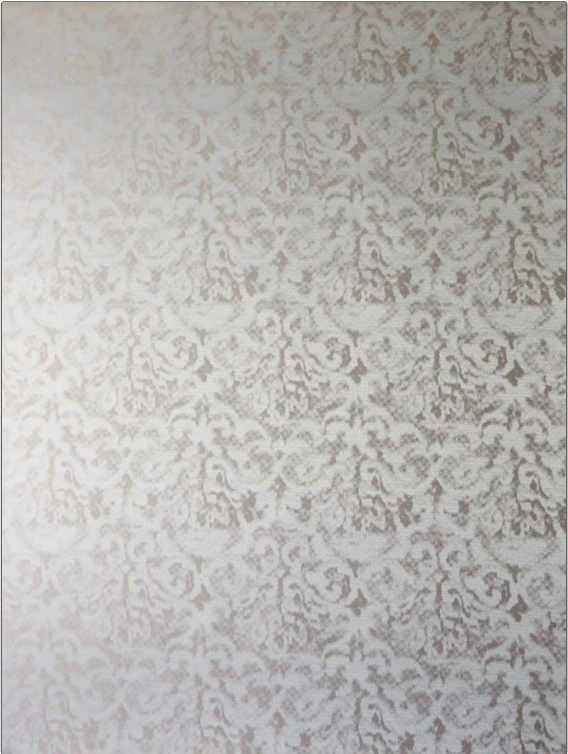

Wallcovering Product Details

PATTERN 14029W Marretimo
COLOR Pashmina 04

BRAND	APPLICATION
S. Harris	Wallcovering
CATEGORIES	BOOK
Textures, Wallpaper, En 15102	Habitat Wallcovering
COLORS	DESIGN TYPES
Beige, Pink	Tapestry, Contemporary / Modern, Texture Raised, Abstract, Damask
SCALE	
Large	

WIDTH	VERTICAL REPEAT	HORIZONTAL REPEAT	CONTENT
57.80 in (146.81 cm)	20.00 in (50.80 cm)	14.50 in (36.83 cm)	Face: 100% Polyester, Backing: 60% Cellulose, 40% Polyester
BACKING	FIRE CODES	PRODUCT NUMBER	DATE BOOKED
Untrimmed, Strippable	Ce Mark Certified, Passes EN15102	8797804	09/2016
COUNTRY			
Italy			

ADDITIONAL PRODUCT NOTES

Untrimmed, Strippable, Paste The Wall, Ce Mark Certified, Passes EN15102, Straight / Side Match, Spongeable, Unpasted, Exclusive Pattern