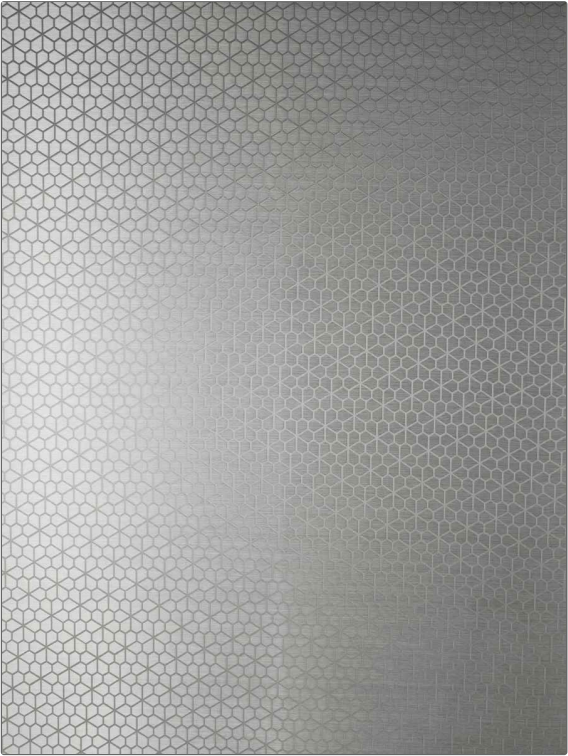

Wallcovering Product Details

PATTERN 14028W Batignolles
COLOR Mushroom 03

BRAND	APPLICATION
S. Harris	Wallcovering
CATEGORIES	BOOK
Raffia, Textures, Wallpaper, En 15102	Habitat Wallcovering
COLORS	DESIGN TYPES
Grey	Geometric / Abstract, Contemporary / Modern, Texture Raised
SCALE	
Small	

WIDTH	VERTICAL REPEAT	HORIZONTAL REPEAT	CONTENT
47.60 in (120.90 cm)	13.00 in (33.02 cm)	6.80 in (17.27 cm)	Backing: 60% Cellulose, 40% Polyester, Face: 70% Nylon 30% Viscose
BACKING	FIRE CODES	PRODUCT NUMBER	DATE BOOKED
Untrimmed, Strippable	Passes ASTM-E84, Ce Mark Certified, Passes EN15102	8813403	09/2016
COUNTRY			
Italy			

ADDITIONAL PRODUCT NOTES

Untrimmed, Strippable, Paste The Wall, Ce Mark Certified, Passes EN15102, Straight / Side Match, Spongeable, Unpasted, Exclusive Pattern