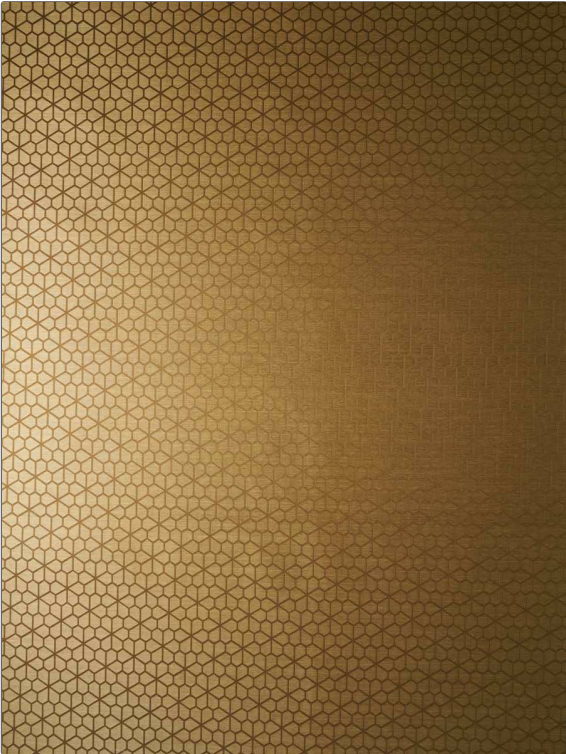

Wallcovering Product Details

PATTERN 14028W Batignolles
COLOR 501

BRAND	APPLICATION
S. Harris	Wallcovering
CATEGORIES	COLORS
Raffia, Textures, Wallpaper, En 15102	Taupe / Tan, Orange / Spice
DESIGN TYPES	SCALE
Geometric / Abstract, Contemporary / Modern, Texture Raised	Small

WIDTH	VERTICAL REPEAT	HORIZONTAL REPEAT	CONTENT
47.60 in (120.90 cm)	13.00 in (33.02 cm)	6.80 in (17.27 cm)	Backing: 60% Cellulose, 40% Polyester, Face: 70% Nylon 30% Viscose
BACKING	FIRE CODES	PRODUCT NUMBER	COUNTRY
Untrimmed, Strippable	Passes ASTM-E84, Ce Mark Certified, Passes EN15102	8813501	Italy