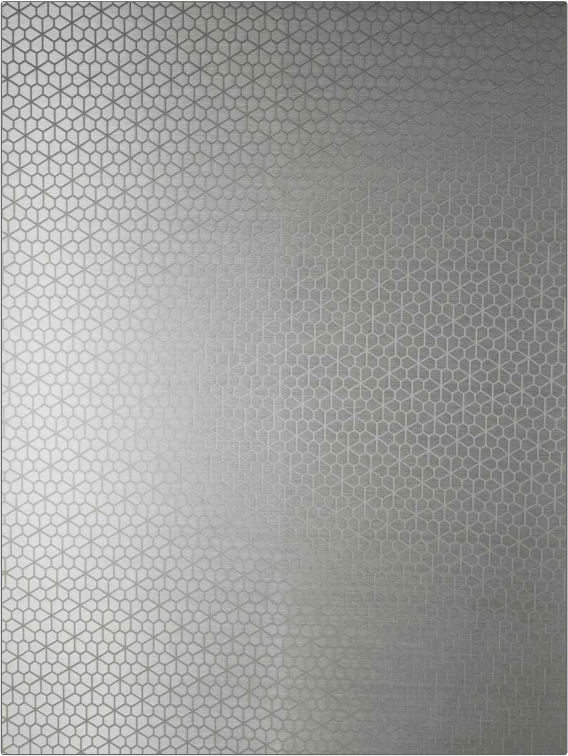

# Wallcovering Product Details

**PATTERN** 14028W Batignolles  
**COLOR** 503

<b>BRAND</b>	<b>APPLICATION</b>
S. Harris	Wallcovering
<b>CATEGORIES</b>	<b>COLORS</b>
Raffia, Textures, Wallpaper, En 15102	Grey
<b>DESIGN TYPES</b>	<b>SCALE</b>
Geometric / Abstract, Contemporary / Modern, Texture Raised	Small

WIDTH	VERTICAL REPEAT	HORIZONTAL REPEAT	CONTENT
47.60 in (120.90 cm)	13.00 in (33.02 cm)	6.80 in (17.27 cm)	Backing: 60% Cellulose, 40% Polyester, Face: 70% Nylon 30% Viscose
BACKING	FIRE CODES	PRODUCT NUMBER	COUNTRY
Untrimmed, Strippable	Passes ASTM-E84, Ce Mark Certified, Passes EN15102	8813503	Italy

**ADDITIONAL PRODUCT NOTES**

Untrimmed, Strippable, Paste The Wall, Ce Mark Certified, Passes EN15102, Straight / Side Match, Spongeable, Unpasted, Exclusive Pattern