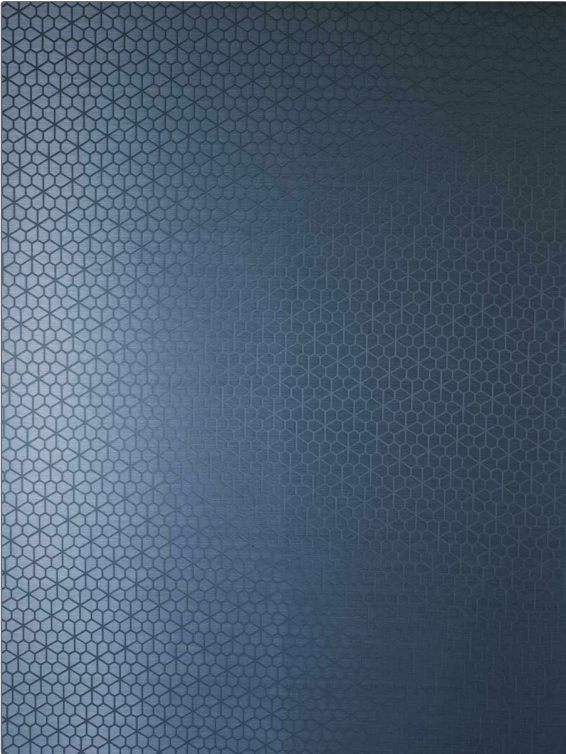

Wallcovering Product Details

PATTERN 14028W Batignolles
COLOR 504

BRAND	APPLICATION
S. Harris	Wallcovering
CATEGORIES	COLORS
Raffia, Textures, Wallpaper, En 15102	Blue
DESIGN TYPES	SCALE
Geometric / Abstract, Contemporary / Modern, Texture Raised	Small

WIDTH	VERTICAL REPEAT	HORIZONTAL REPEAT	CONTENT
47.60 in (120.90 cm)	13.00 in (33.02 cm)	6.80 in (17.27 cm)	Backing: 60% Cellulose, 40% Polyester, Face: 70% Nylon 30% Viscose
BACKING	FIRE CODES	PRODUCT NUMBER	COUNTRY
Untrimmed, Strippable	Passes ASTM-E84, Ce Mark Certified, Passes EN15102	8813504	Italy

ADDITIONAL PRODUCT NOTES

Untrimmed, Strippable, Paste The Wall, Ce Mark Certified, Passes EN15102, Straight / Side Match, Spongeable, Unpasted, Exclusive Pattern